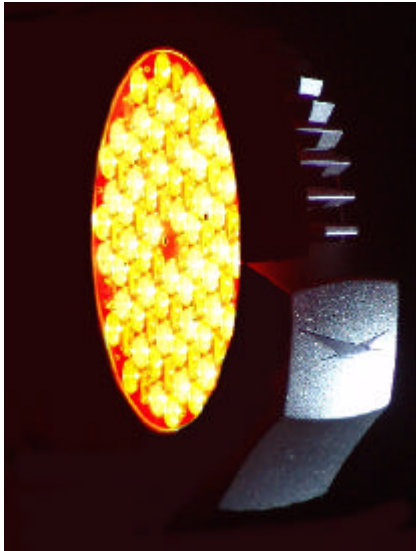

VaryLED384

LED moving-head washlight with 3 Watt-technology

JB-lighting created the first LED moving-head which light output is comparable to a 575W arcstream lamp.

JB-lighting combined the advantages of trend-setting LED-technology with some fifteen years of experience in developing intelligent lighting systems.

The result: a lightweight, compact washlight with brilliant colours, lightning fast colour changes and extremely low power consumption. The LEDs rated lifetime is 50.000 h and there are virtually no mechanical parts inside the head which makes the unit absolutely reliable.

The VaryLED is the first LED moving-head to be as bright as a moving-head with 575W arcstream lamp (except for white and yellow). It's low-noise operation makes it suitable for all kinds of application.

Technical specification:

Optics and light source

84 Luxeon LEDs
Rated lifetime 50.000h
10° beam angle
25° beam angle, optional

Effects

RGB colour mixing, lightning fast
Dimming independently from selected colour
Electronic dimming 0 - 100%
Electronic strobe with pulse and random effects