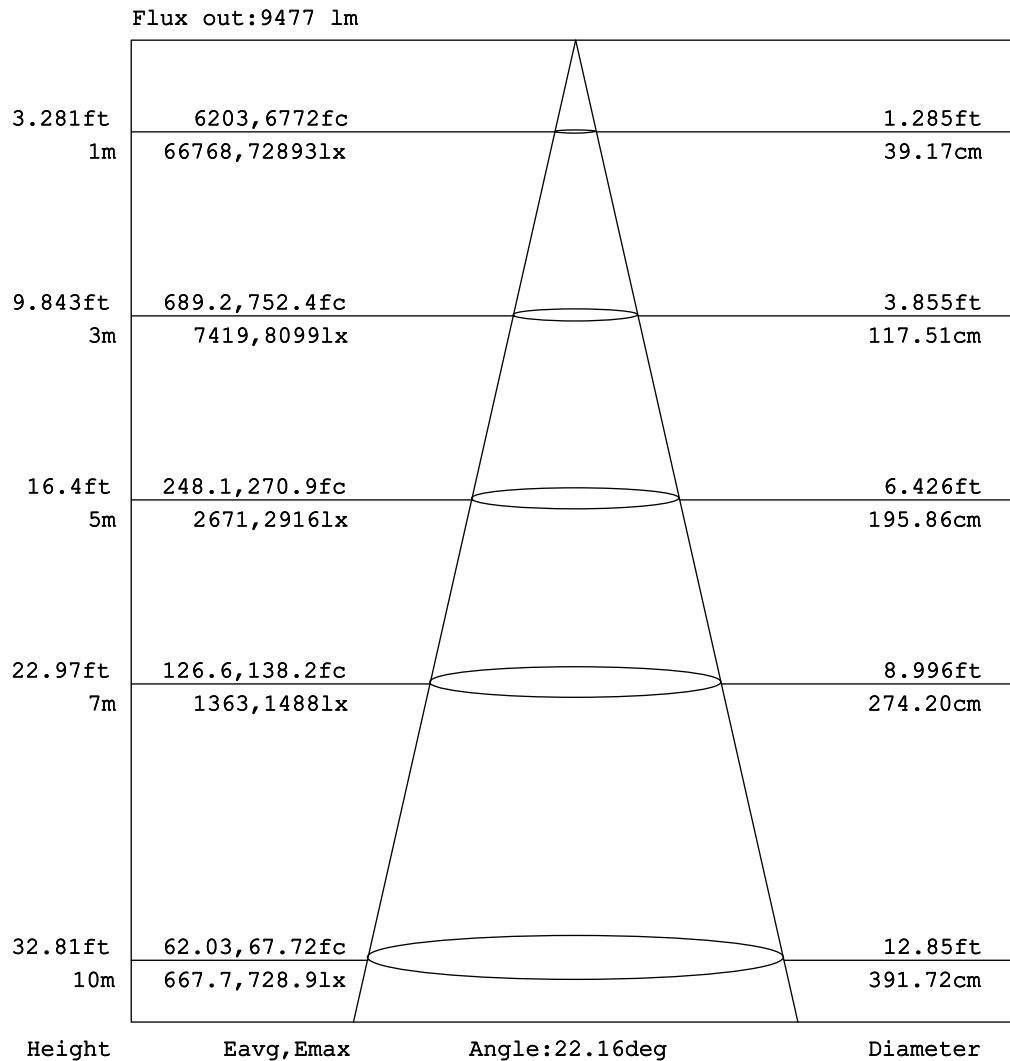

JETSPOT2- ALL (20°)

150W moving spot with white LED source

Goniophotometers Diagram

Note: The Curves indicate the illuminated area and the average illumination when the luminaire is at different distance.