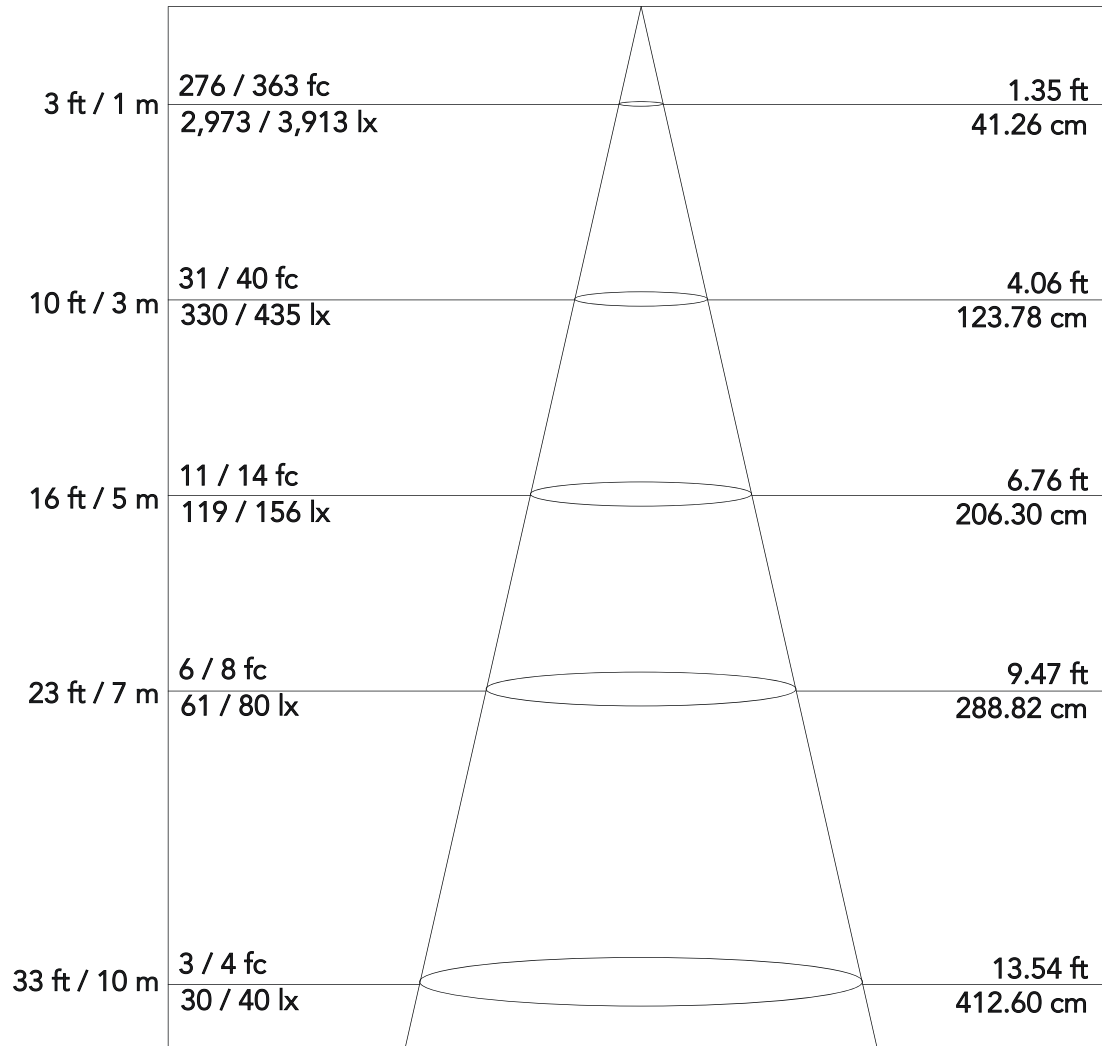

MiniEclipse TU - (19°)

Mini LED profile with knob-dimming

Photometrics

Flux out: 419.9 lm

Note: the Curves indicate the illuminated area and the average illumination when the luminaire is at different distance

MiniEclipse TU - (26°)

Mini LED profile with knob-dimming

Photometrics

Flux out: 422 lm

Height E avg / E max

Angle: 23.31°

Diameter

Note: the Curves indicate the illuminated area and the average illumination when the luminaire is at different distance

MiniEclipse TU - (36°)

Mini LED profile with knob-dimming

Photometrics

Flux out: 510.9 lm

Note: the Curves indicate the illuminated area and the average illumination when the luminaire is at different distance

MiniEclipse TU - (50°)

Mini LED profile with knob-dimming

Photometrics

Flux out: 416.8 lm

Note: the Curves indicate the illuminated area and the average illumination when the luminaire is at different distance