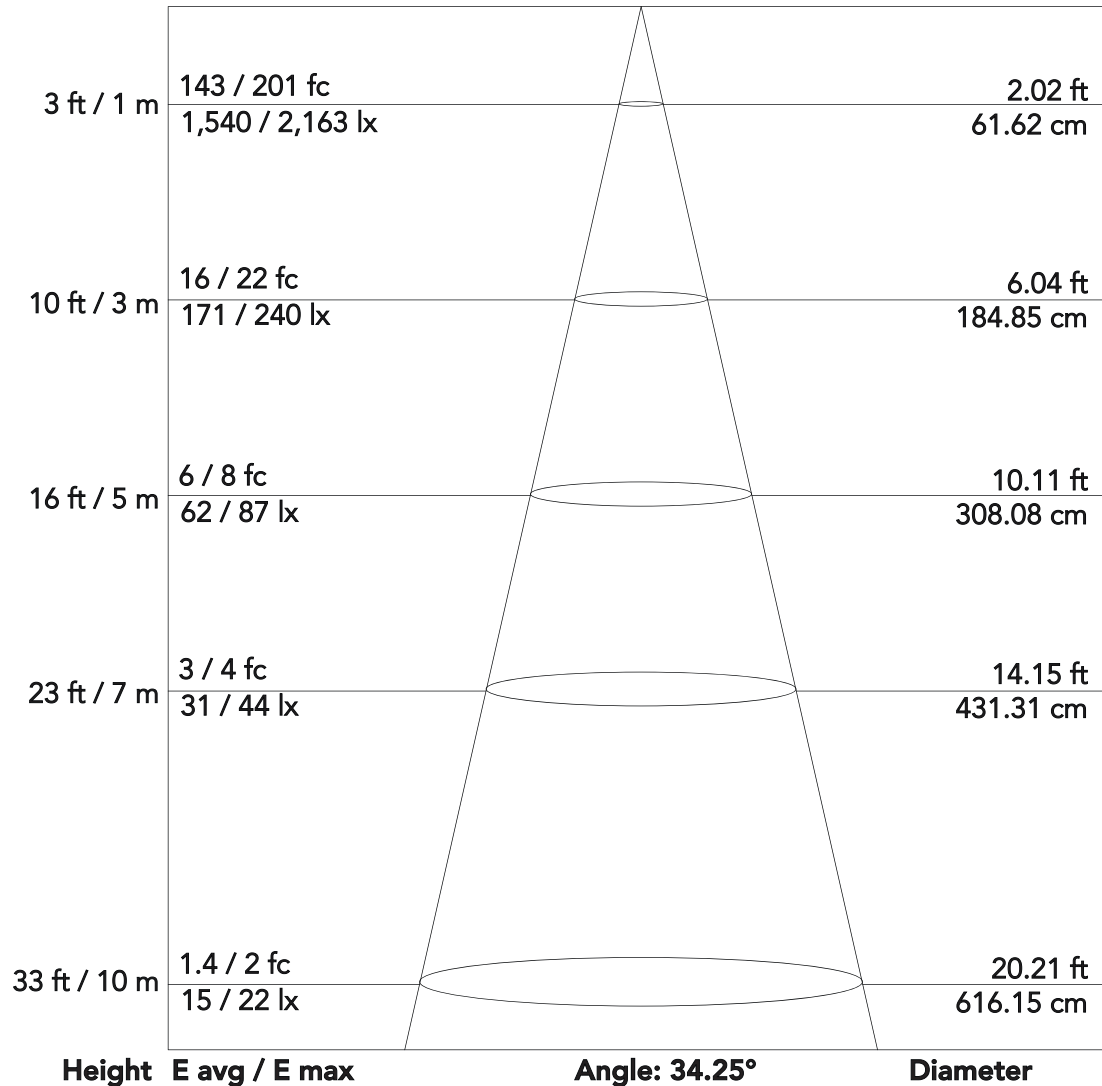

MiniEclipse TU - (19°)

Mini LED profile with knob-dimming

Photometrics

Flux out: 419.9 lm

Note: the Curves indicate the illuminated area and the average illumination when the luminaire is at different distance

MiniEclipse TU - (26°)

Mini LED profile with knob-dimming

Photometrics

Flux out: 422 lm

Height E avg / E max

Angle: 23.31°

Diameter

Note: the Curves indicate the illuminated area and the average illumination when the luminaire is at different distance

MiniEclipse TU - (36°)

Mini LED profile with knob-dimming

Photometrics

Flux out: 510.9 lm

Note: the Curves indicate the illuminated area and the average illumination when the luminaire is at different distance

MiniEclipse TU - (50°)

Mini LED profile with knob-dimming

Photometrics

Flux out: 416.8 lm

Note: the Curves indicate the illuminated area and the average illumination when the luminaire is at different distance