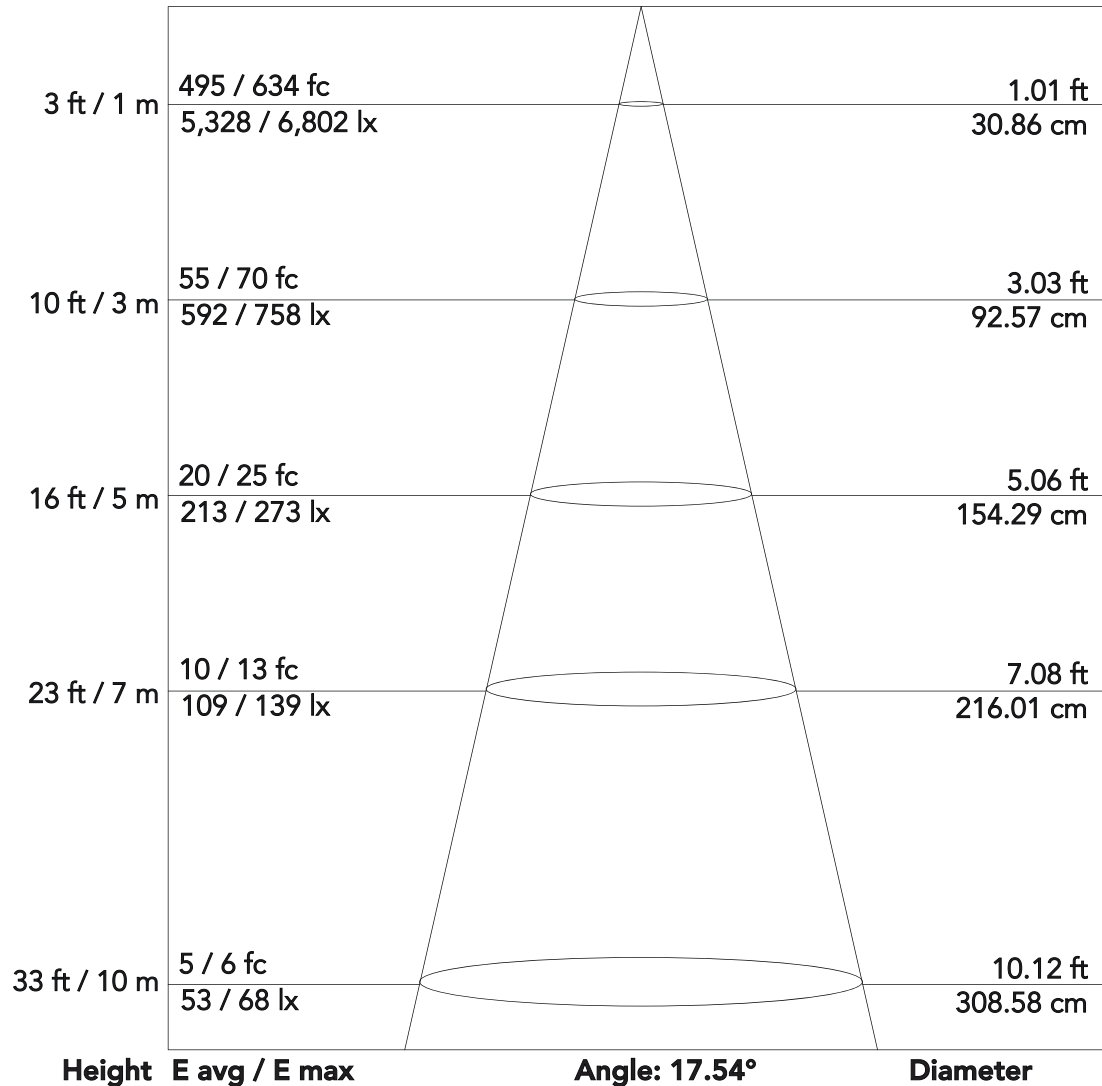

MiniEclipse TU - (19°)

Mini LED profile with knob-dimming

Photometrics

Flux out: 419.9 lm

Note: the Curves indicate the illuminated area and the average illumination when the luminaire is at different distance

MiniEclipse TU - (26°)

Mini LED profile with knob-dimming

Photometrics

Flux out: 422 lm

Height E avg / E max

Angle: 23.31°

Diameter

Note: the Curves indicate the illuminated area and the average illumination when the luminaire is at different distance

MiniEclipse TU - (36°)

Mini LED profile with knob-dimming

Photometrics

Flux out: 510.9 lm

Note: the Curves indicate the illuminated area and the average illumination when the luminaire is at different distance

MiniEclipse TU - (50°)

Mini LED profile with knob-dimming

Photometrics

Flux out: 416.8 lm

Note: the Curves indicate the illuminated area and the average illumination when the luminaire is at different distance