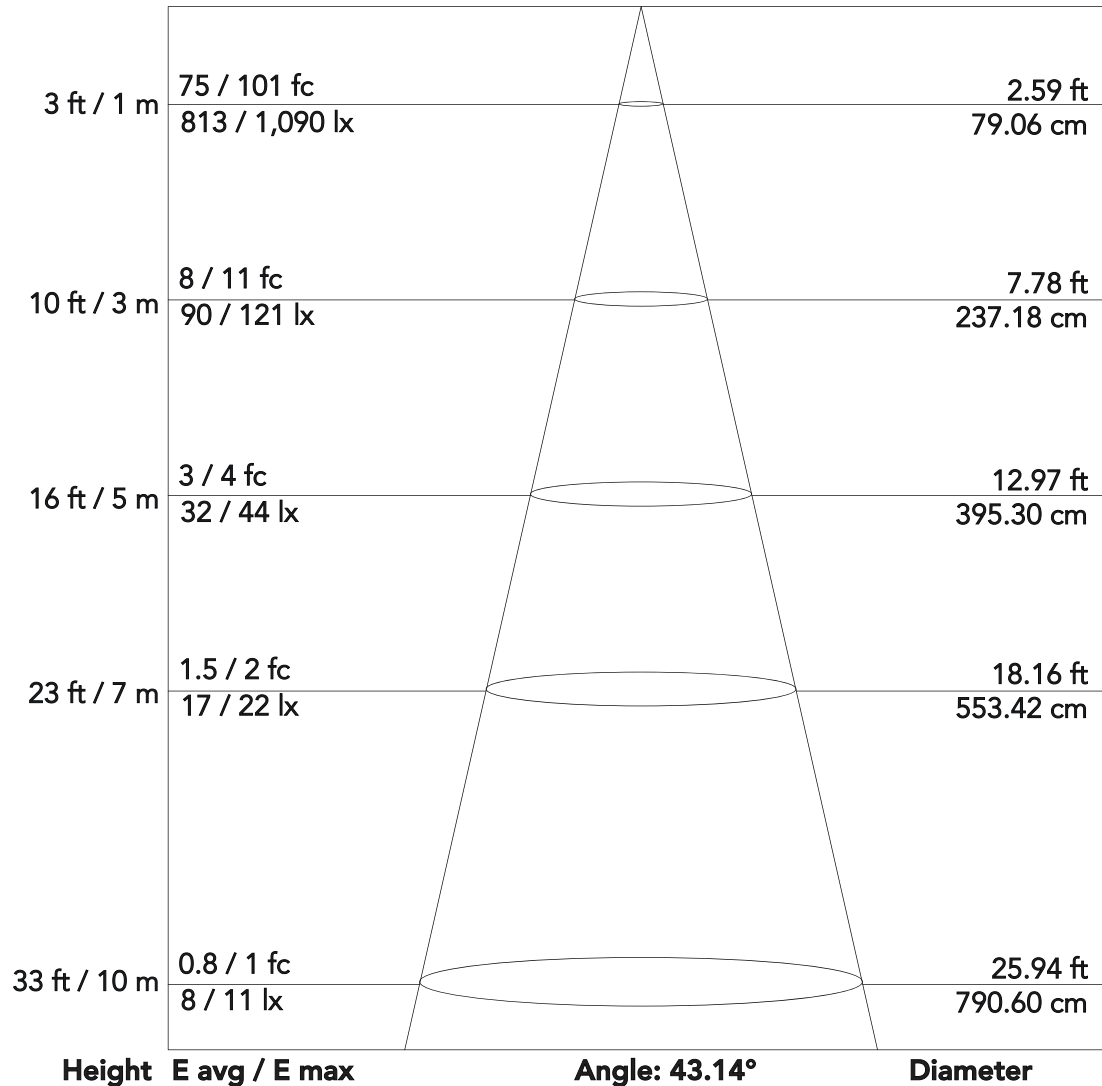

MiniEclipse TU - (19°)

Mini LED profile with knob-dimming

Photometrics

Flux out: 419.9 lm

Note: the Curves indicate the illuminated area and the average illumination when the luminaire is at different distance

MiniEclipse TU - (26°)

Mini LED profile with knob-dimming

Photometrics

Flux out: 422 lm

Height E avg / E max

Angle: 23.31°

Diameter

Note: the Curves indicate the illuminated area and the average illumination when the luminaire is at different distance

MiniEclipse TU - (36°)

Mini LED profile with knob-dimming

Photometrics

Flux out: 510.9 lm

Note: the Curves indicate the illuminated area and the average illumination when the luminaire is at different distance

MiniEclipse TU - (50°)

Mini LED profile with knob-dimming

Photometrics

Flux out: 416.8 lm

Note: the Curves indicate the illuminated area and the average illumination when the luminaire is at different distance