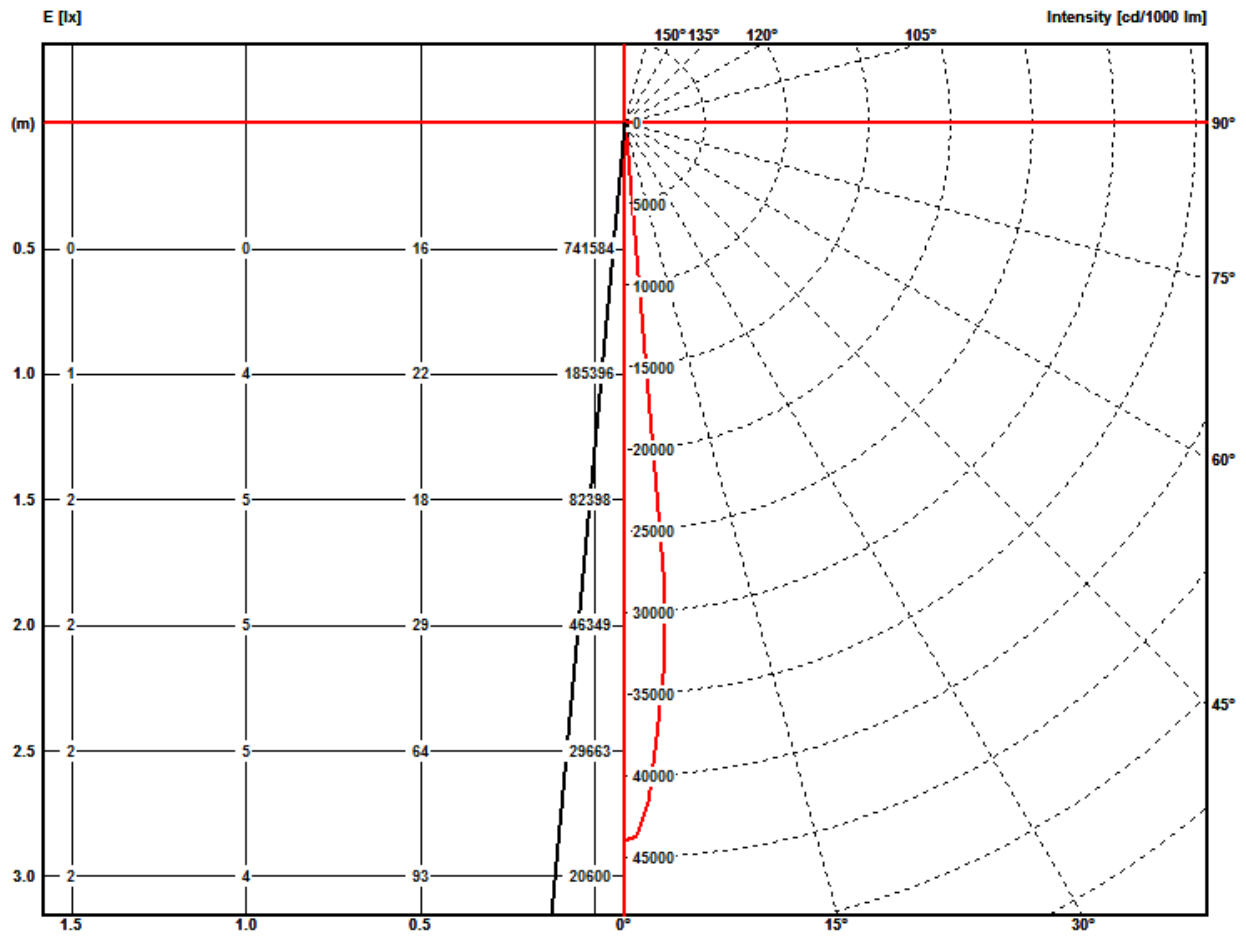

# ARIA700PROFILE - NARROW ANGLE

400W RGBW theatrical LED profile light

## Goniophotometers Diagram

# ARIA700PROFILE - WIDE ANGLE

400W RGBW theatrical LED profile light