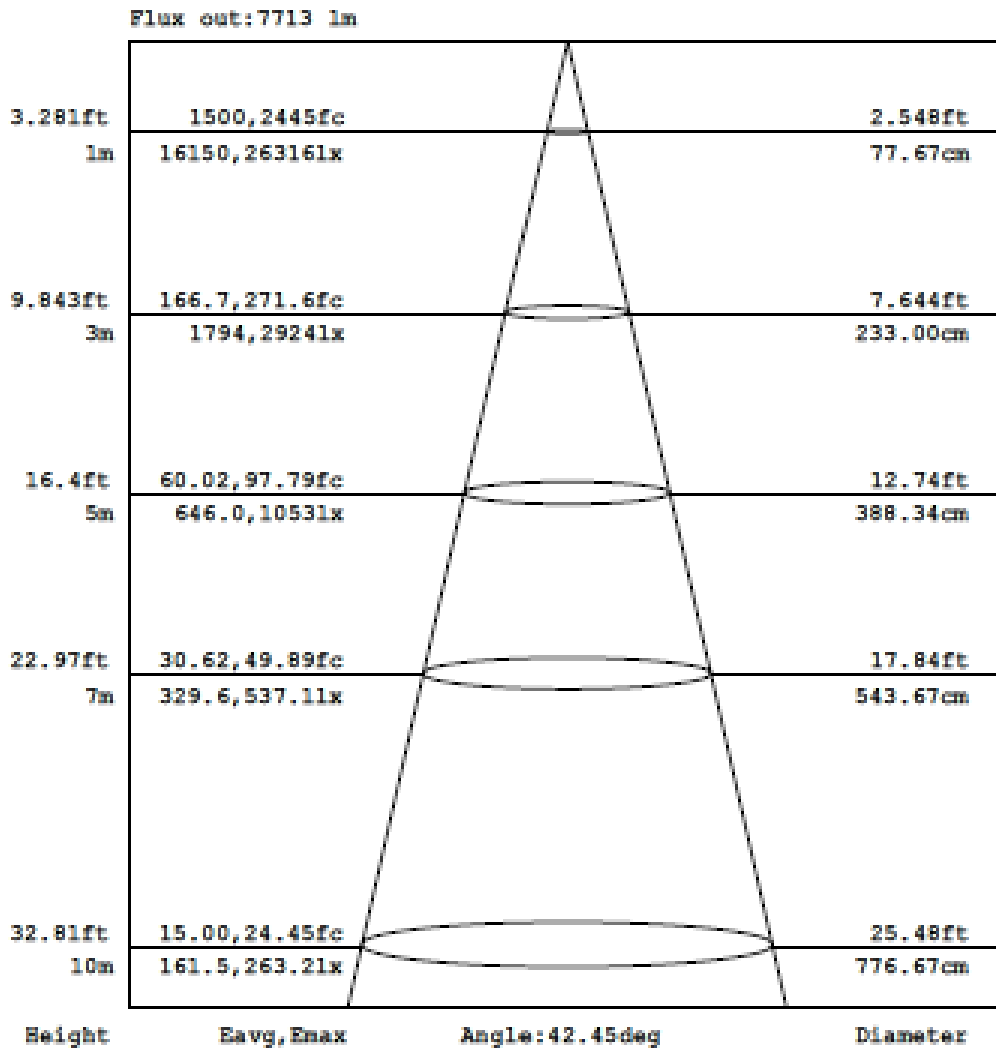

## Goniophotometers Diagram

Note: The Curves indicate the illuminated area and the average illumination when the luminaire is at different distance.