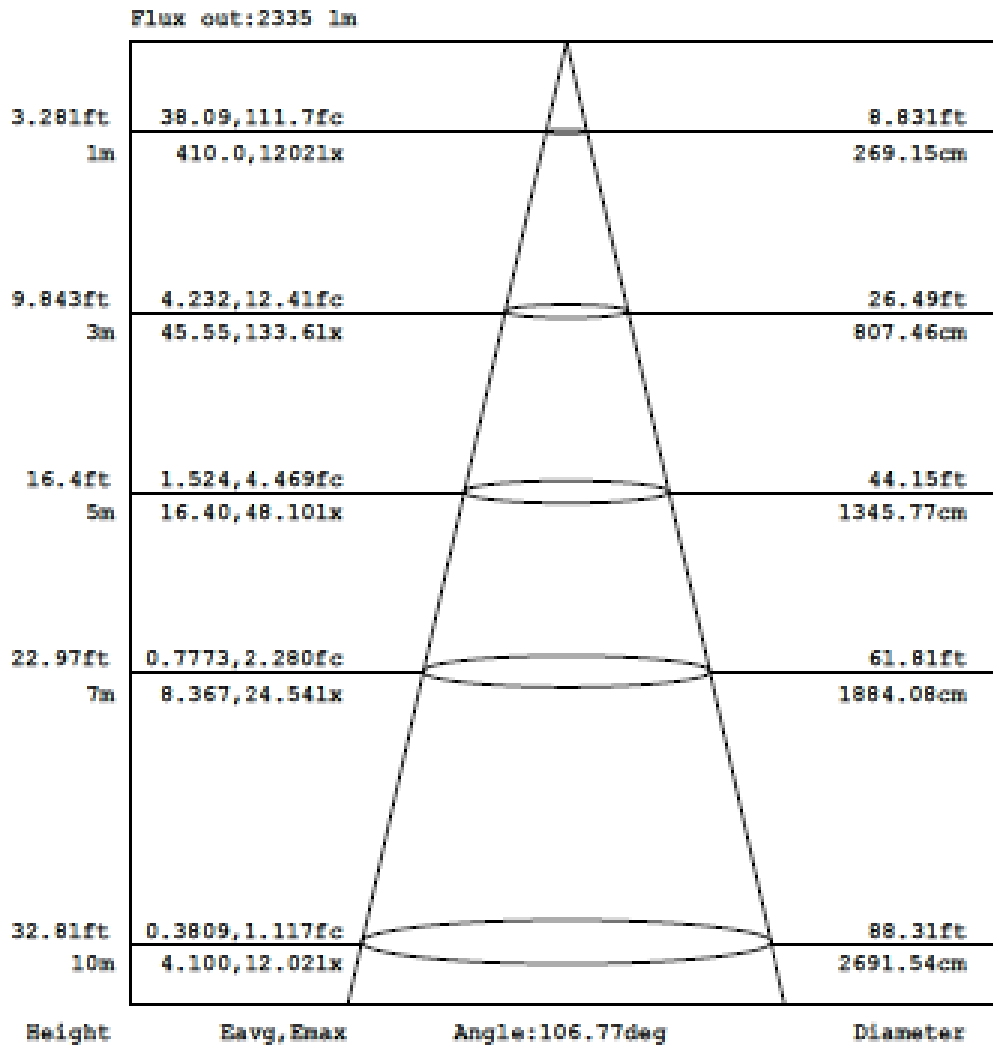

## Goniophotometers Diagram

Note: The Curves indicate the illuminated area and the average illumination when the luminaire is at different distance.