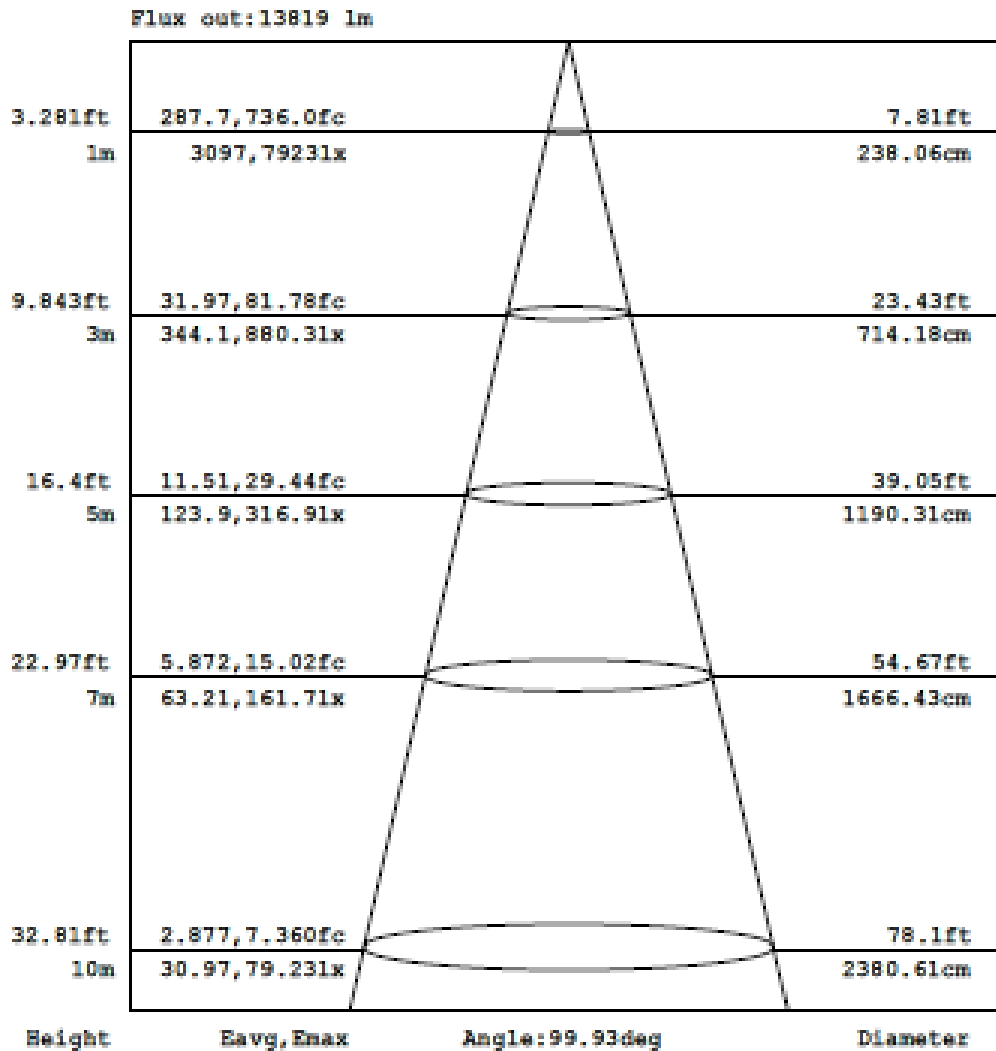

SUNBAR2000FC - WHITE (100°)

126K Lumen RGBW LED graphic strobe batten with interchangeable lenses

Goniophotometers Diagram

Note: The Curves indicate the illuminated area and the average illumination when the luminaire is at different distance.