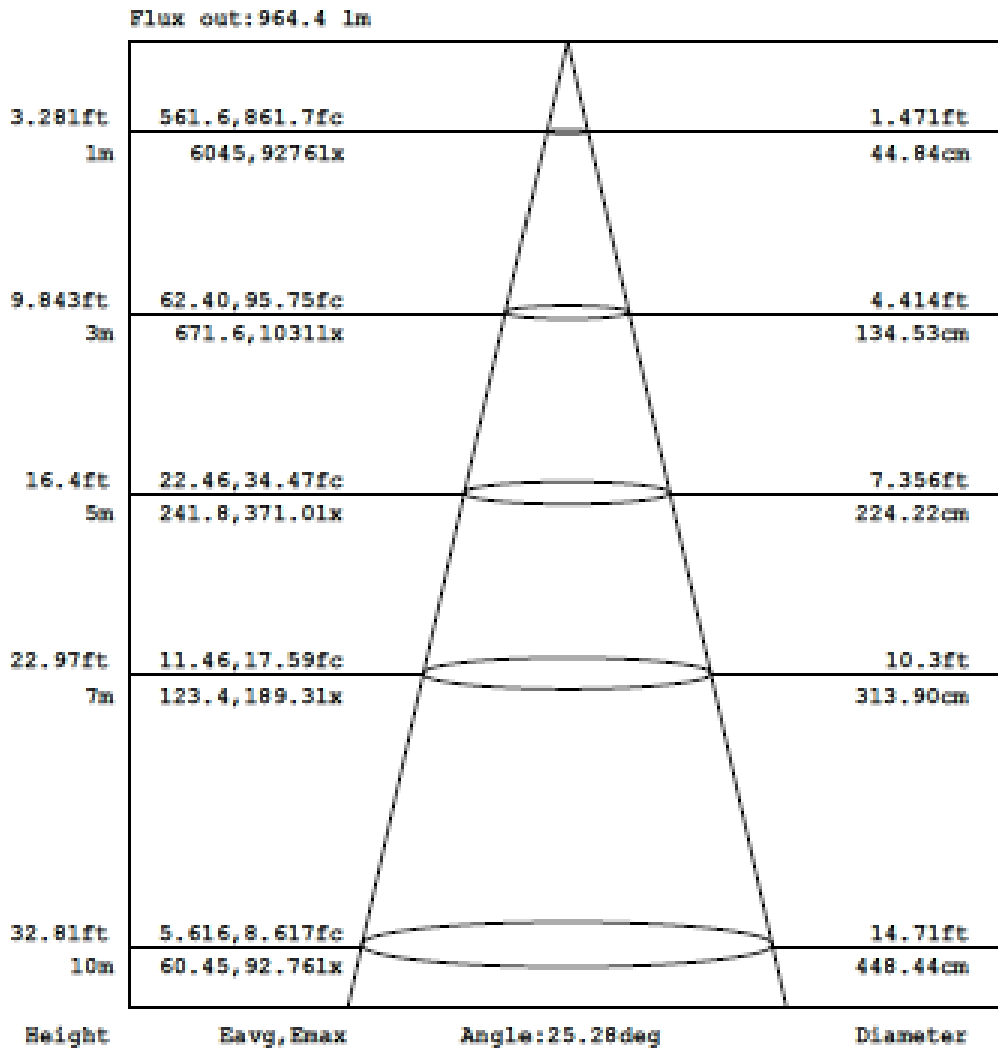

## Goniophotometers Diagram

Note: The Curves indicate the illuminated area and the average illumination when the luminaire is at different distance.