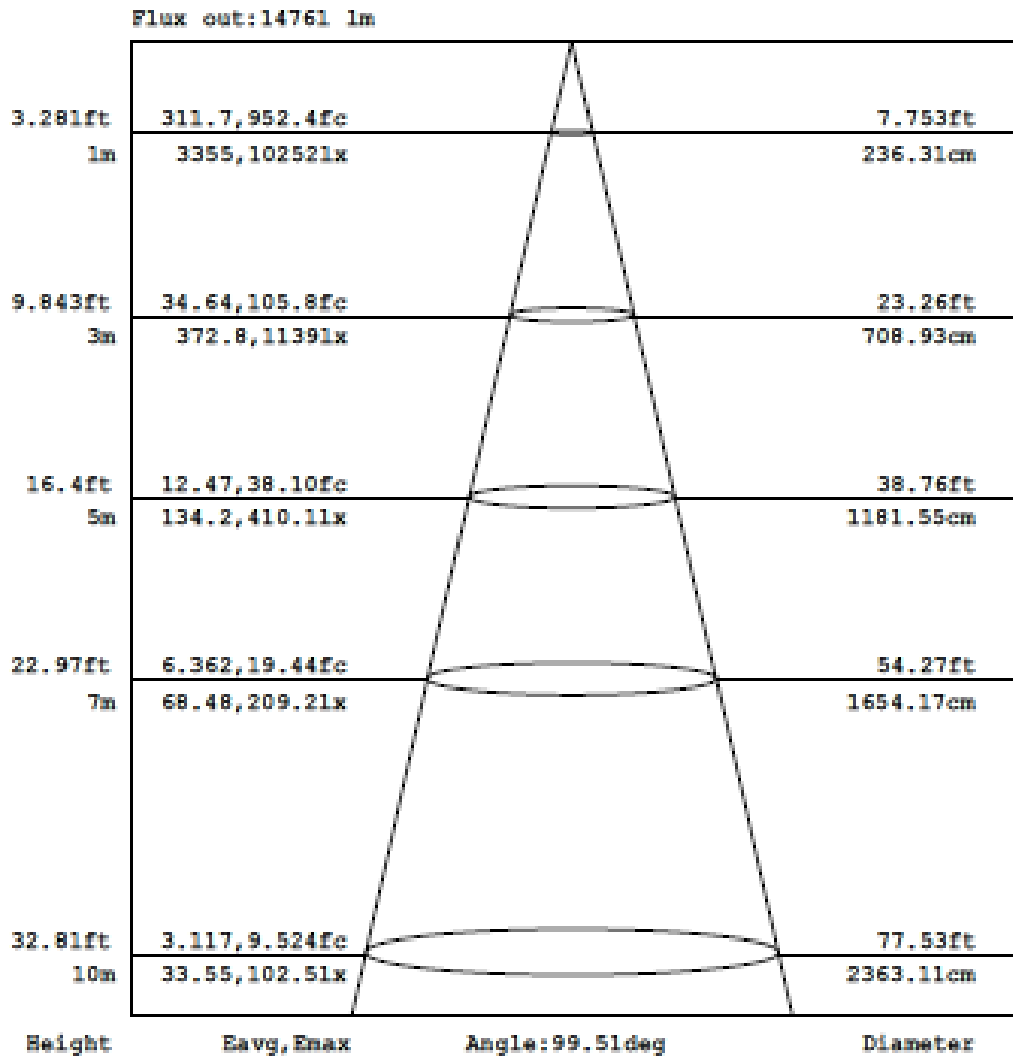

## Goniophotometers Diagram

Note: The Curves indicate the illuminated area and the average illumination when the luminaire is at different distance.