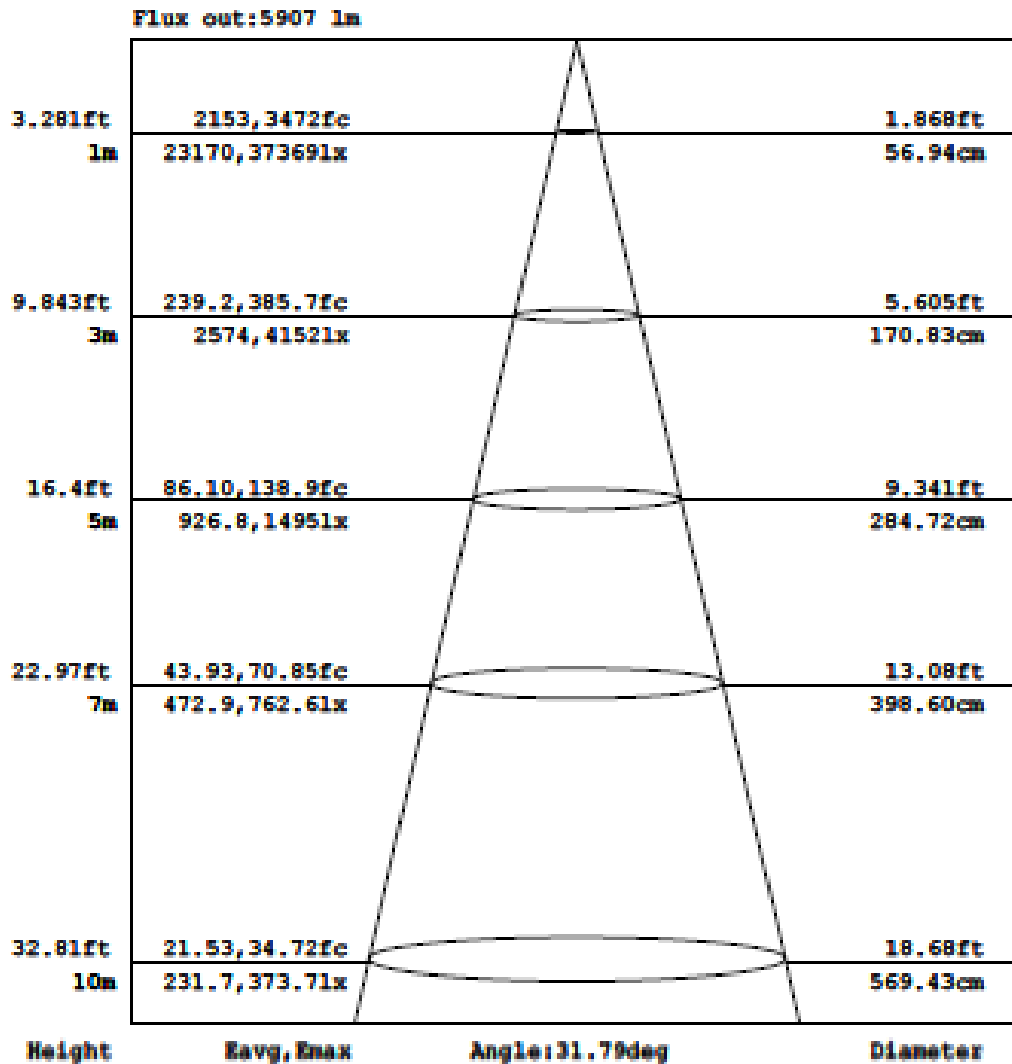

# SUNBAR2000FC - ALL (30°)

126K Lumen RGBW LED graphic strobe batten with interchangeable lenses

## Goniophotometers Diagram

Note: The Curves indicate the illuminated area and the average illumination when the luminaire is at different distance.