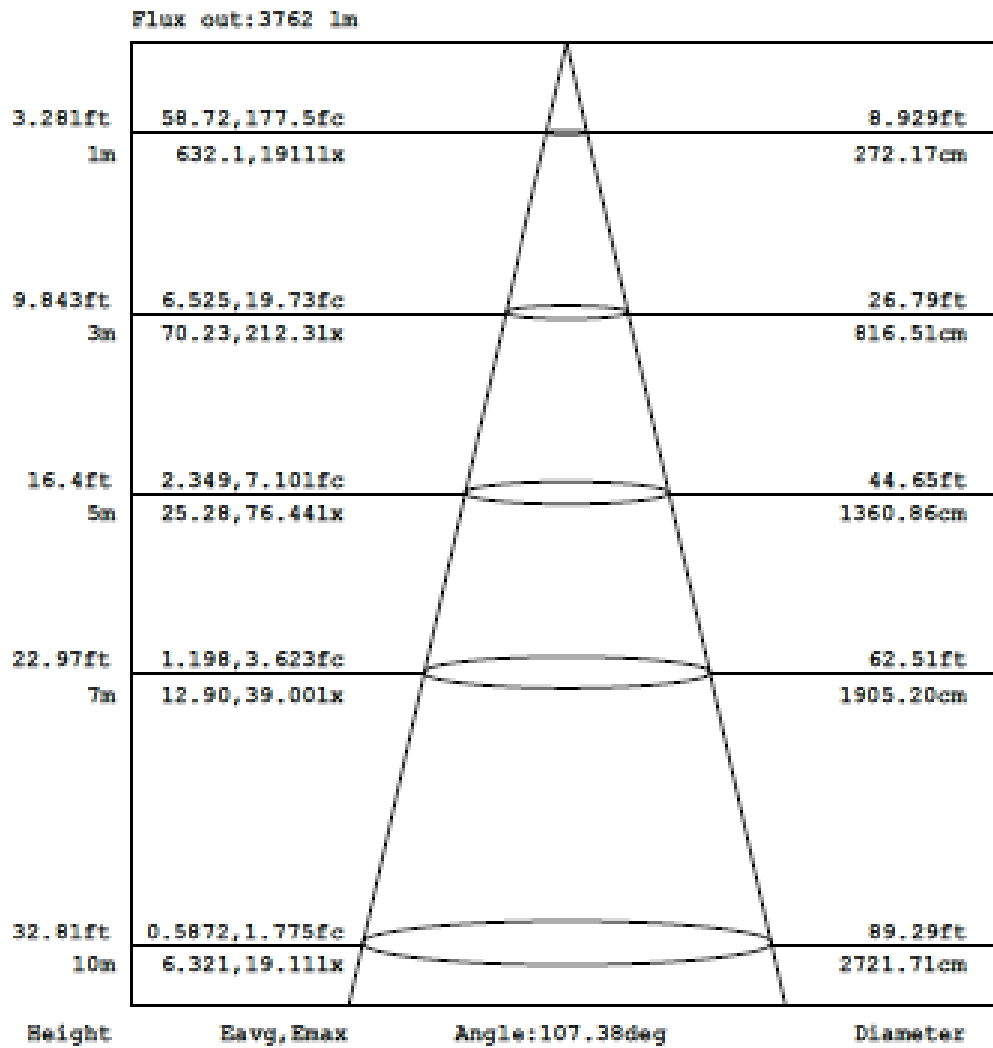

## Goniophotometers Diagram

Note: The Curves indicate the illuminated area and the average illumination when the luminaire is at different distance.