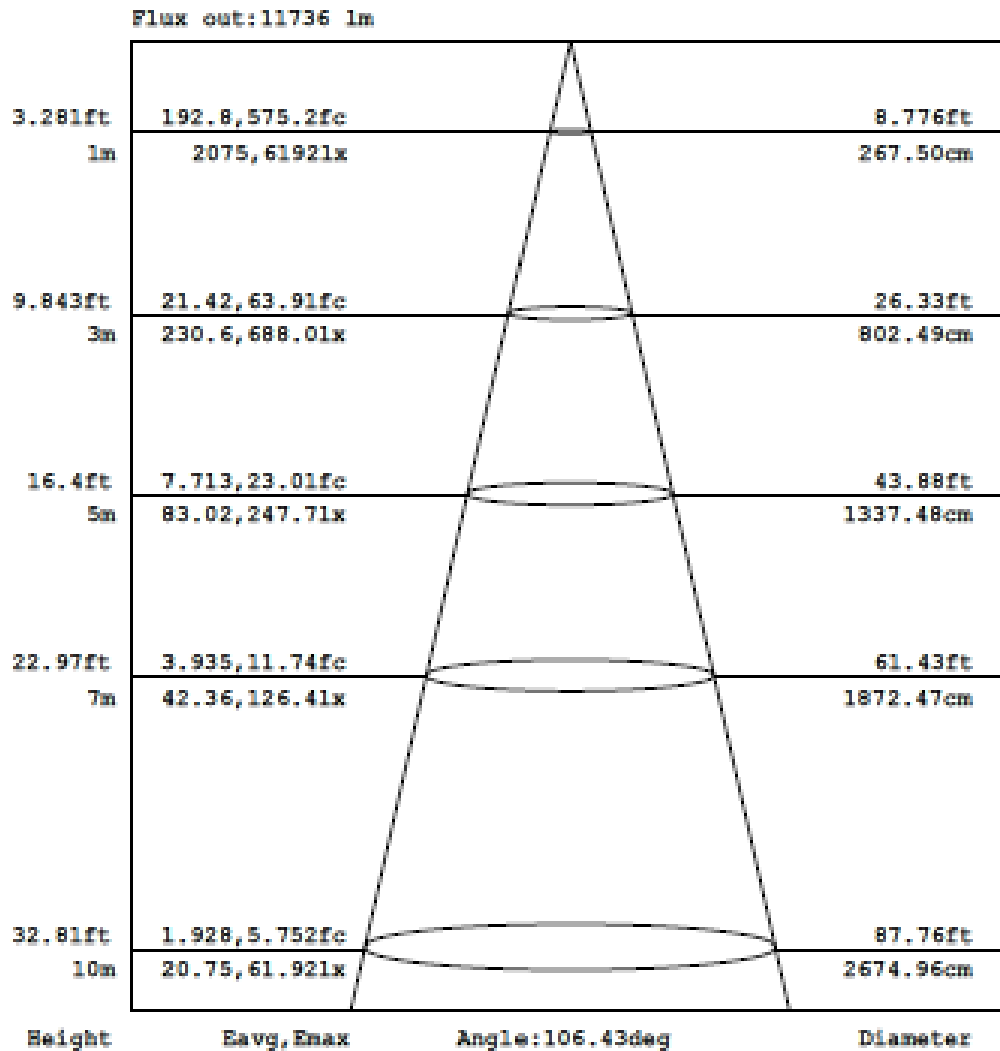

## Goniophotometers Diagram

Note: The Curves indicate the illuminated area and the average illumination when the luminaire is at different distance.