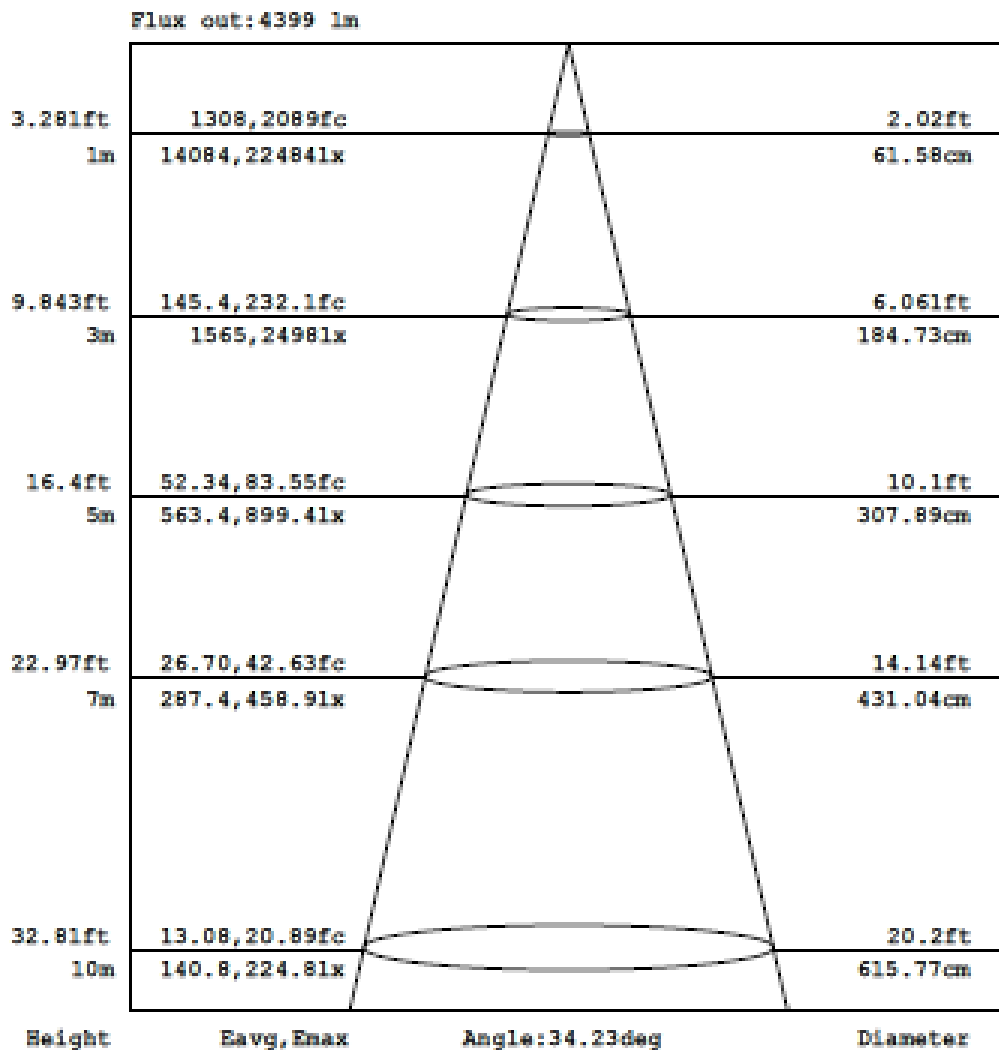

## Goniophotometers Diagram

Note: The Curves indicate the illuminated area and the average illumination when the luminaire is at different distance.