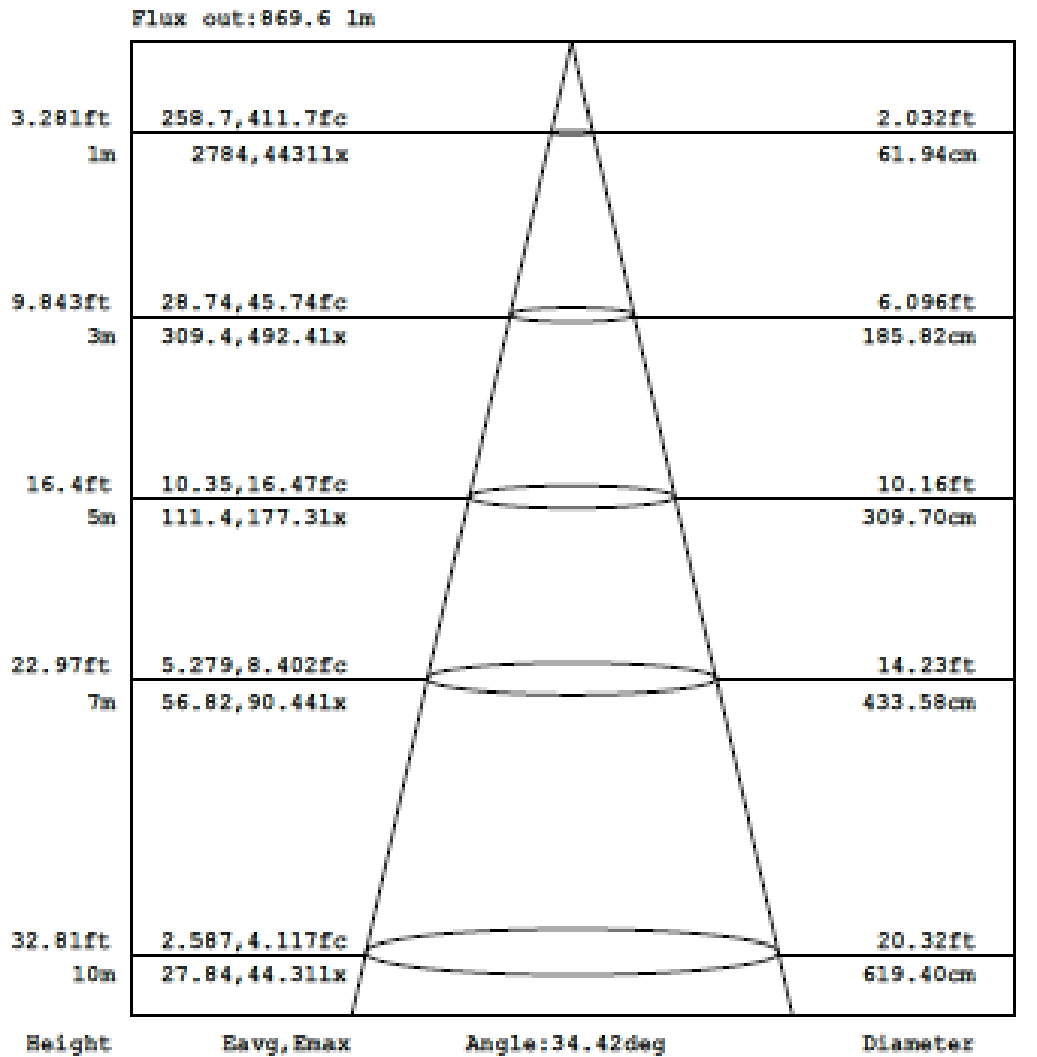

## Goniophotometers Diagram

Note: The Curves indicate the illuminated area and the average illumination when the luminaire is at different distance.