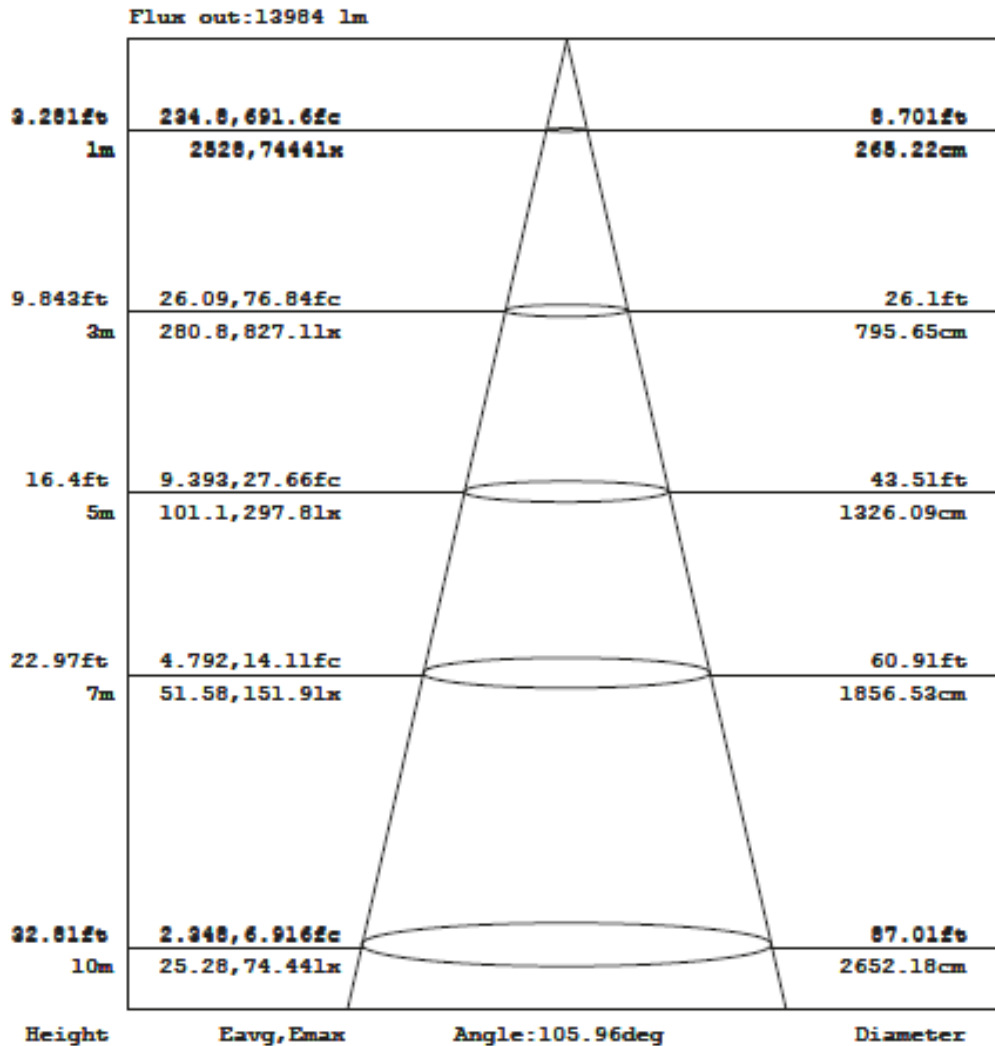

SUNBLAST3000 RED120° PROLIGHTS®

180K Lumens FullColor IP graphic strobelight

Goniophotometers Diagram

Note: The Curves indicate the illuminated area and the average illumination when the luminaire is at different distance.

SUNBLAST3000 GREEN 120°PROLIGHTS®

180K Lumens FullColor IP graphic strobelight

Goniophotometers Diagram

Note: The Curves indicate the illuminated area and the average illumination when the luminaire is at different distance.

SUNBLAST3000 WHITE120°PROLIGHTS®

180K Lumens FullColor IP graphic strobelight

Goniophotometers Diagram

Note: The Curves indicate the illuminated area and the average illumination when the luminaire is at different distance.

SUNBLAST3000 BLUE120° PROLIGHTS®

180K Lumens FullColor IP graphic strobelight

Goniophotometers Diagram

Note: The Curves indicate the illuminated area and the average illumination when the luminaire is at different distance.