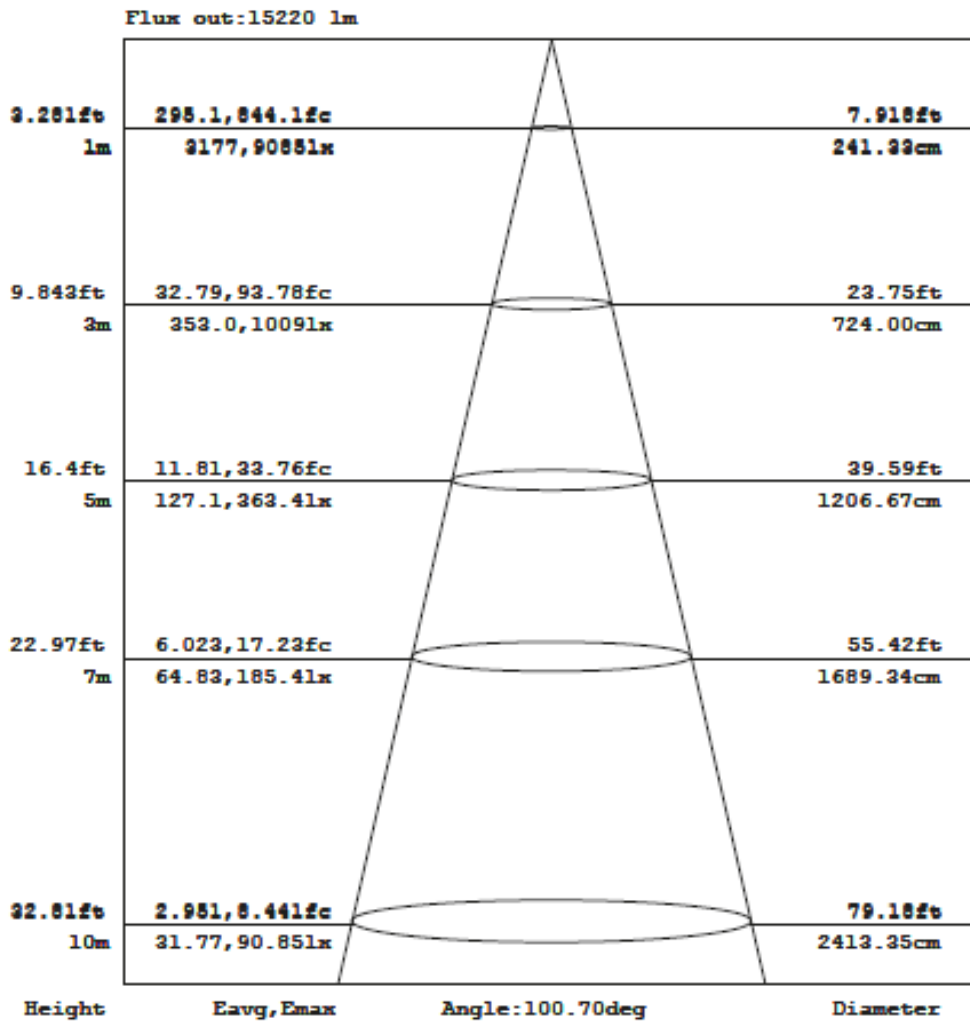

SUNBLAST3000 RED120° PROLIGHTS®

180K Lumens FullColor IP graphic strobelight

Goniophotometers Diagram

Note: The Curves indicate the illuminated area and the average illumination when the luminaire is at different distance.

SUNBLAST3000 GREEN 120°PROLIGHTS®

180K Lumens FullColor IP graphic strobelight

Goniophotometers Diagram

Note: The Curves indicate the illuminated area and the average illumination when the luminaire is at different distance.

SUNBLAST3000 WHITE120°PROLIGHTS®

180K Lumens FullColor IP graphic strobelight

Goniophotometers Diagram

Note: The Curves indicate the illuminated area and the average illumination when the luminaire is at different distance.

SUNBLAST3000 BLUE120° PROLIGHTS®

180K Lumens FullColor IP graphic strobelight

Goniophotometers Diagram

Note: The Curves indicate the illuminated area and the average illumination when the luminaire is at different distance.