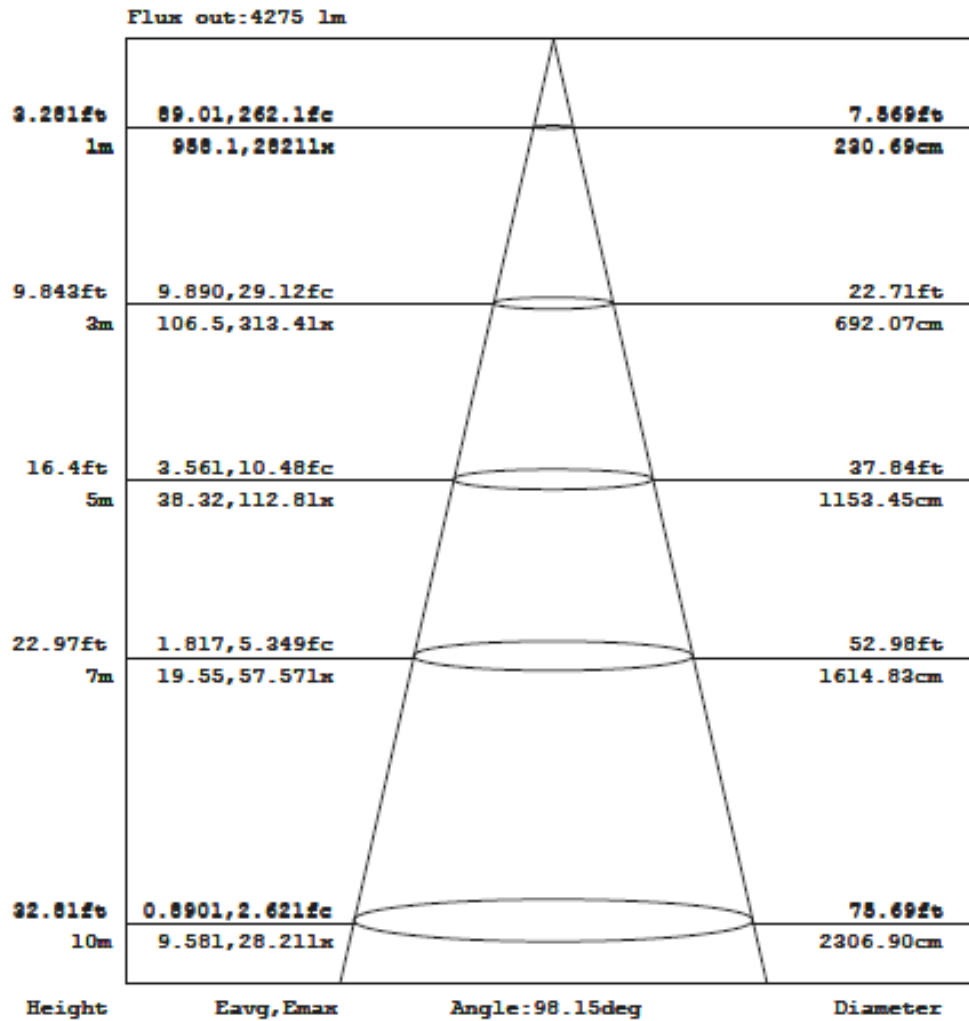

SUNBLAST3000 RED120° PROLIGHTS®

180K Lumens FullColor IP graphic strobelight

Goniophotometers Diagram

Note: The Curves indicate the illuminated area and the average illumination when the luminaire is at different distance.

SUNBLAST3000 GREEN 120°PROLIGHTS®

180K Lumens FullColor IP graphic strobelight

Goniophotometers Diagram

Note: The Curves indicate the illuminated area and the average illumination when the luminaire is at different distance.

SUNBLAST3000 WHITE120°PROLIGHTS®

180K Lumens FullColor IP graphic strobelight

Goniophotometers Diagram

Note: The Curves indicate the illuminated area and the average illumination when the luminaire is at different distance.

SUNBLAST3000 BLUE120° PROLIGHTS®

180K Lumens FullColor IP graphic strobelight

Goniophotometers Diagram

Note: The Curves indicate the illuminated area and the average illumination when the luminaire is at different distance.