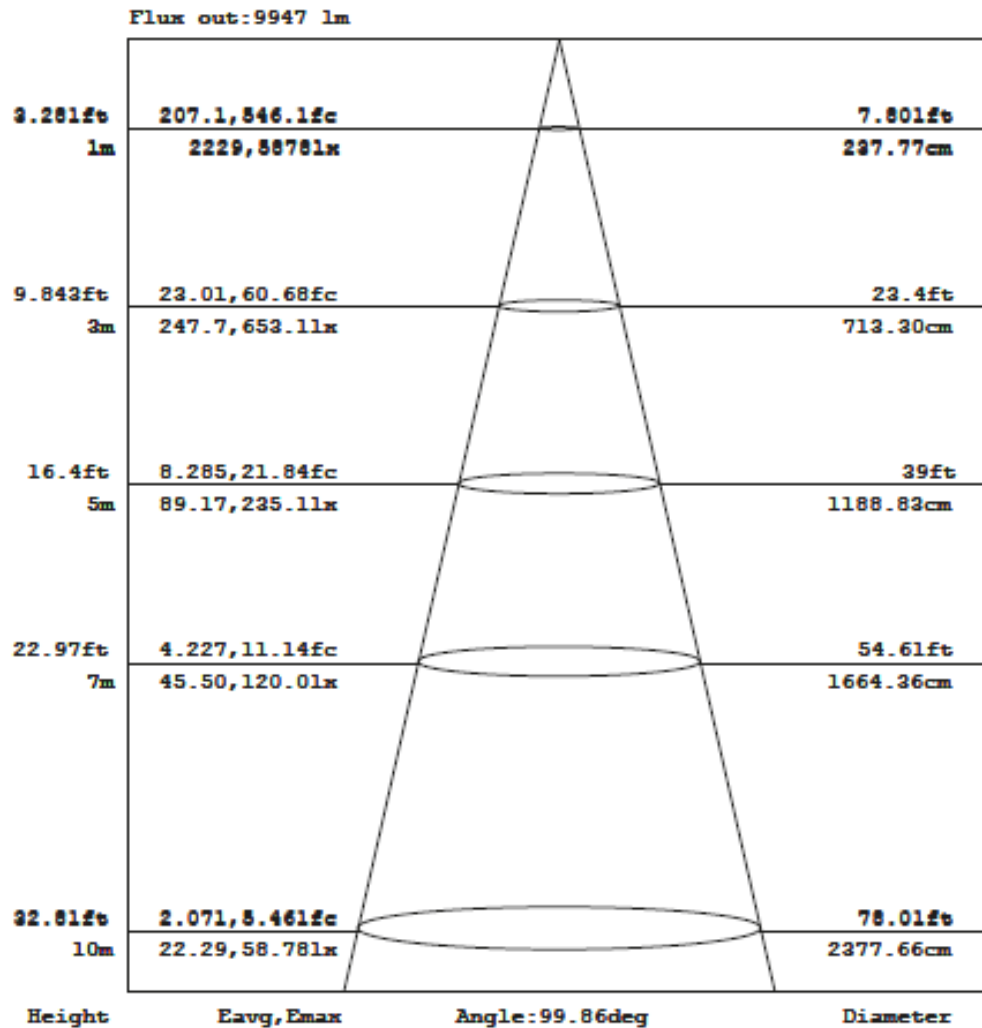

SUNBLAST3000 GREEN 120°PROLIGHTS®

180K Lumens FullColor IP graphic strobelight

Goniophotometers Diagram

Note: The Curves indicate the illuminated area and the average illumination when the luminaire is at different distance.

SUNBLAST3000 WHITE120°PROLIGHTS®

180K Lumens FullColor IP graphic strobelight

Goniophotometers Diagram

Note: The Curves indicate the illuminated area and the average illumination when the luminaire is at different distance.

SUNBLAST3000 BLUE120° PROLIGHTS®

180K Lumens FullColor IP graphic strobelight

Goniophotometers Diagram

Note: The Curves indicate the illuminated area and the average illumination when the luminaire is at different distance.

SUNBLAST3000 FULL120° PROLIGHTS®

180K Lumens FullColor IP graphic strobelight

Goniophotometers Diagram

Note: The Curves indicate the illuminated area and the average illumination when the luminaire is at different distance.