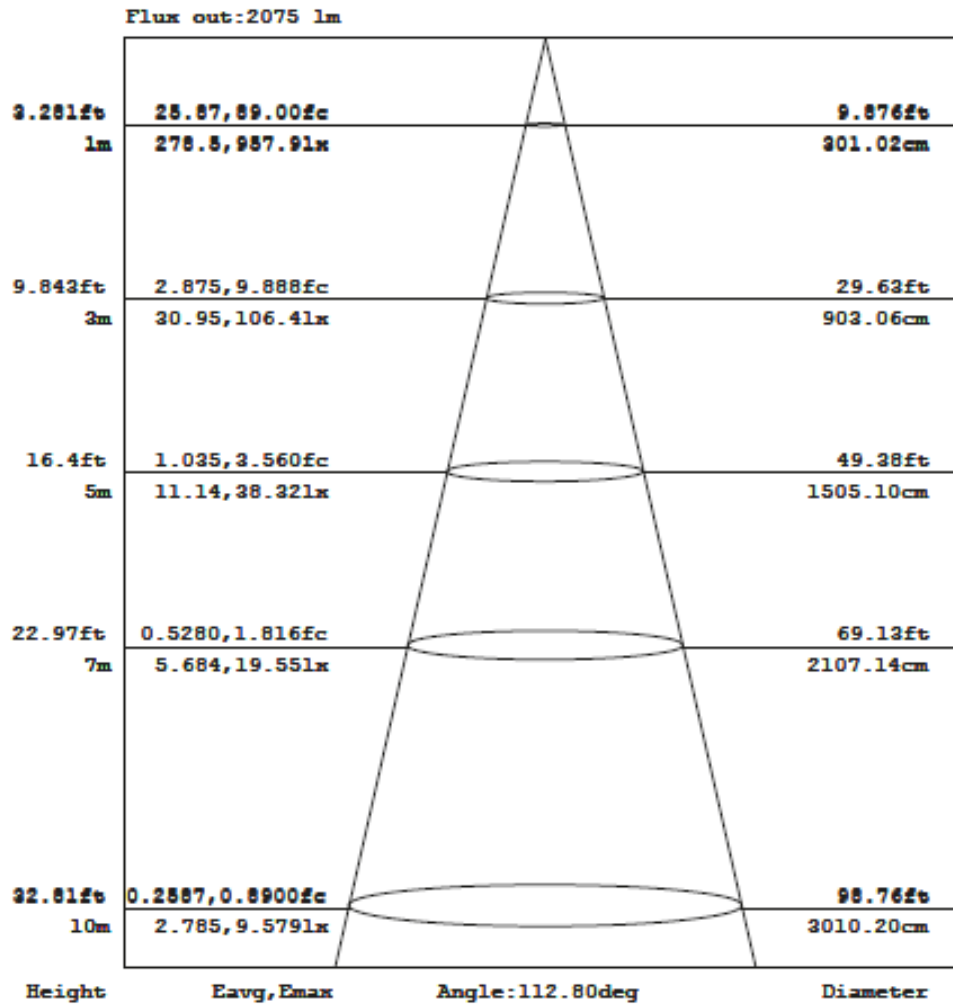

SUNBLAST3000 RED120° PROLIGHTS®

180K Lumens FullColor IP graphic strobelight

Goniophotometers Diagram

Note: The Curves indicate the illuminated area and the average illumination when the luminaire is at different distance.

SUNBLAST3000 GREEN 120°PROLIGHTS®

180K Lumens FullColor IP graphic strobelight

Goniophotometers Diagram

Note: The Curves indicate the illuminated area and the average illumination when the luminaire is at different distance.

SUNBLAST3000 WHITE120°PROLIGHTS®

180K Lumens FullColor IP graphic strobelight

Goniophotometers Diagram

Note: The Curves indicate the illuminated area and the average illumination when the luminaire is at different distance.

SUNBLAST3000 BLUE120° PROLIGHTS®

180K Lumens FullColor IP graphic strobelight

Goniophotometers Diagram

Note: The Curves indicate the illuminated area and the average illumination when the luminaire is at different distance.