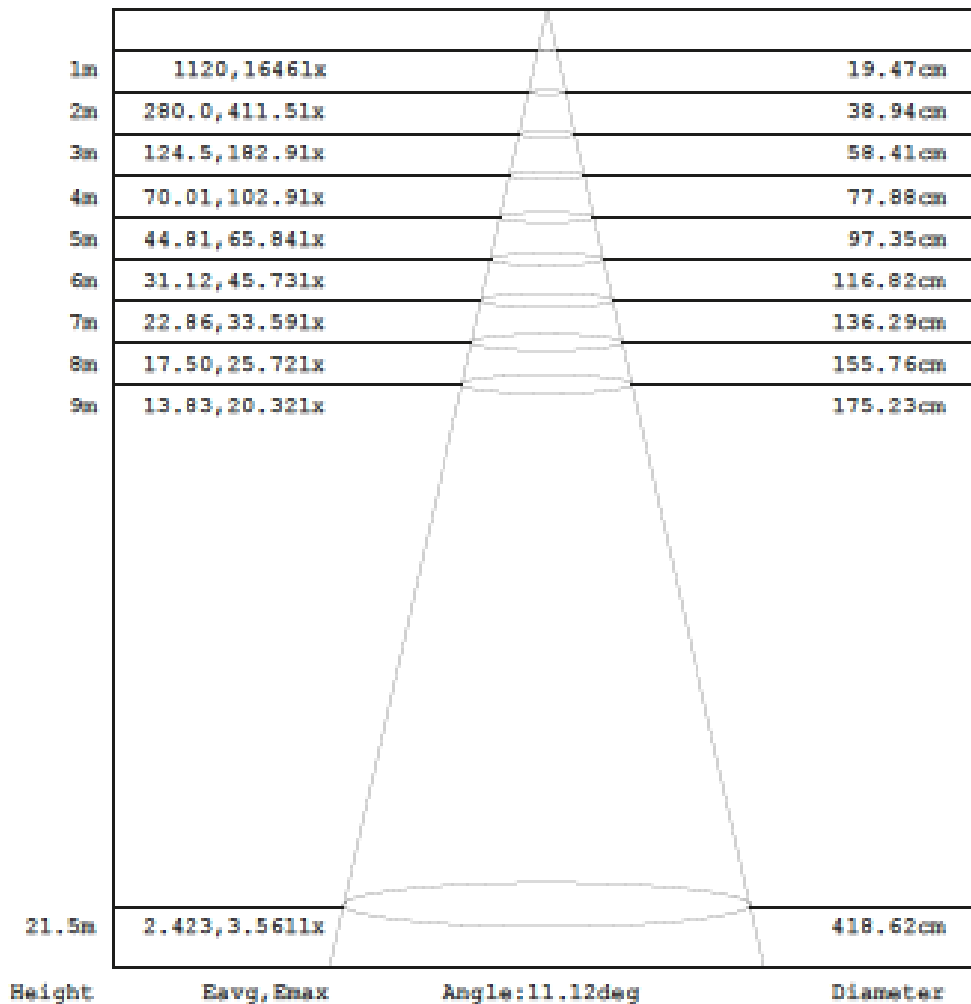

DOTQ-FULL (15°)

Portable and cable free accent battery light

Goniophotometers Diagram

Flux out: 99.00 lm

Height Avg, Emax Angle: 11.35deg Diameter

Note: The Curves indicate the illuminated area and the average illumination when the luminaire is at different distance.

DOTQ-RED (15°)

Portable and cable free accent battery light

Goniophotometers Diagram

Note: The Curves indicate the illuminated area and the average illumination when the luminaire is at different distance.

DOTQ-WHITE (15°)

Portable and cable free accent battery light

Goniophotometers Diagram

Flux out: 38.87 lm

Note: The Curves indicate the illuminated area and the average illumination when the luminaire is at different distance.