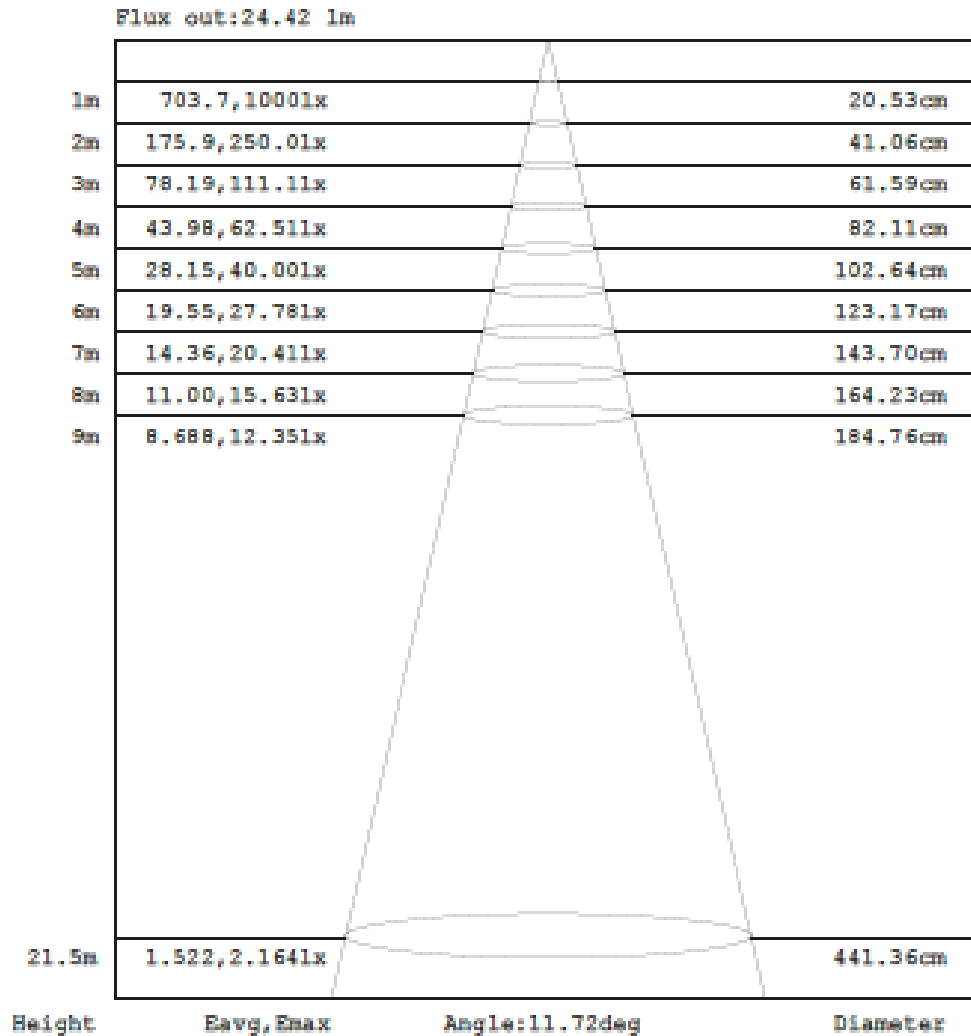

DOTQ-FULL (15°)

Portable and cable free accent battery light

Goniophotometers Diagram

Flux out: 99.00 lm

Height Avg, Emax Angle: 11.35deg Diameter

Note: The Curves indicate the illuminated area and the average illumination when the luminaire is at different distance.

DOTQ-RED (15°)

Portable and cable free accent battery light

Goniophotometers Diagram

Note: The Curves indicate the illuminated area and the average illumination when the luminaire is at different distance.

DOTQ-WHITE (15°)

Portable and cable free accent battery light

Goniophotometers Diagram

Flux out: 38.87 lm

Note: The Curves indicate the illuminated area and the average illumination when the luminaire is at different distance.