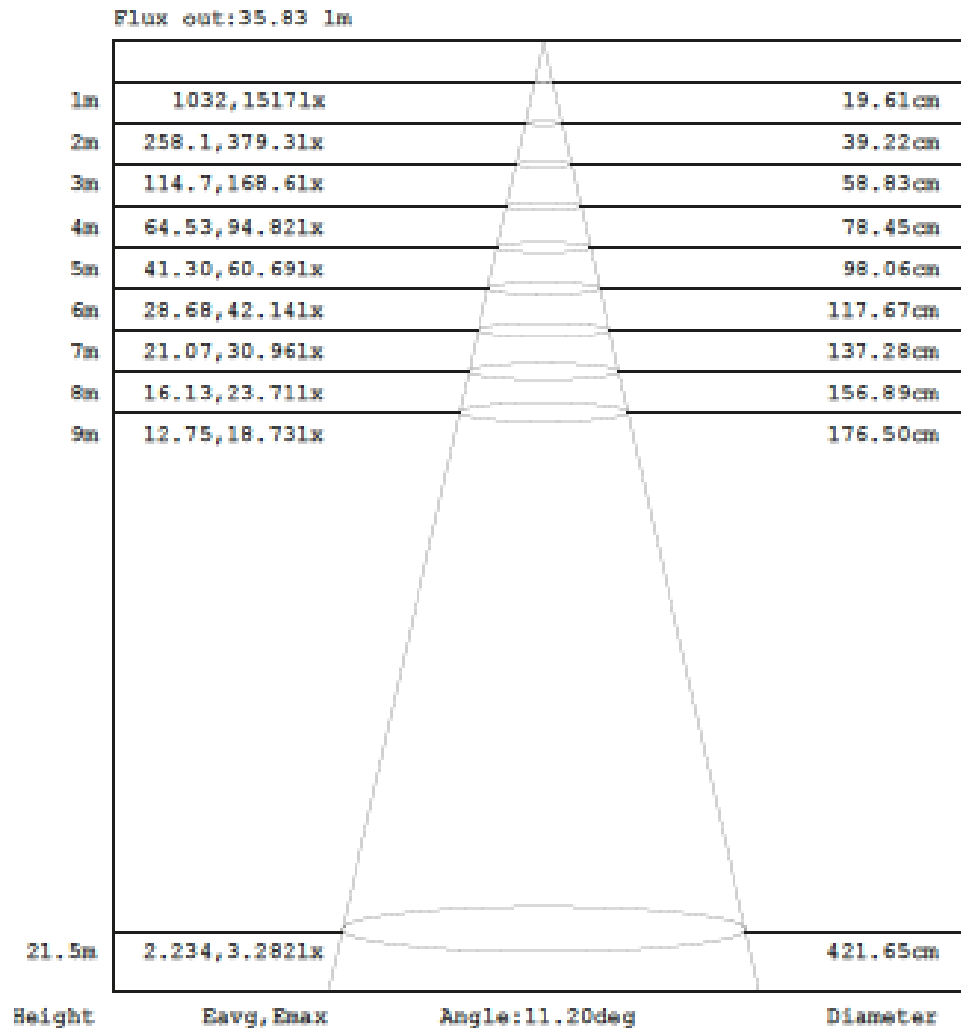

DOTQ-GREEN (15°)

Portable and cable free accent battery light

Goniophotometers Diagram

Note: The Curves indicate the illuminated area and the average illumination when the luminaire is at different distance.