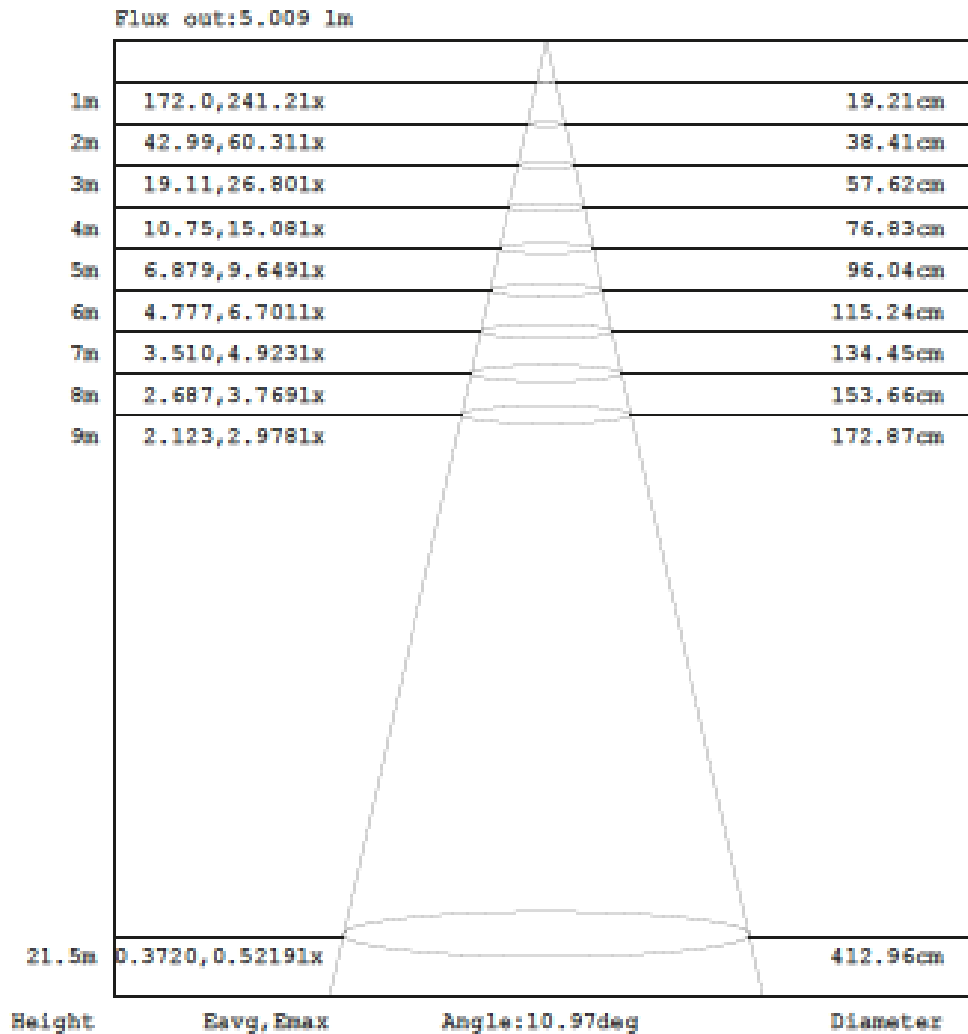

DOTQ-BLUE (15°)

Portable and cable free accent battery light

Goniophotometers Diagram

Note: The Curves indicate the illuminated area and the average illumination when the luminaire is at different distance.

DOTQ-FULL (15°)

Portable and cable free accent battery light

Goniophotometers Diagram

Flux out: 99.00 lm

Height Avg, Emax Angle: 11.35deg Diameter

Note: The Curves indicate the illuminated area and the average illumination when the luminaire is at different distance.

DOTQ-RED (15°)

Portable and cable free accent battery light

Goniophotometers Diagram

Note: The Curves indicate the illuminated area and the average illumination when the luminaire is at different distance.

DOTQ-WHITE (15°)

Portable and cable free accent battery light

Goniophotometers Diagram

Flux out: 38.87 lm

Note: The Curves indicate the illuminated area and the average illumination when the luminaire is at different distance.