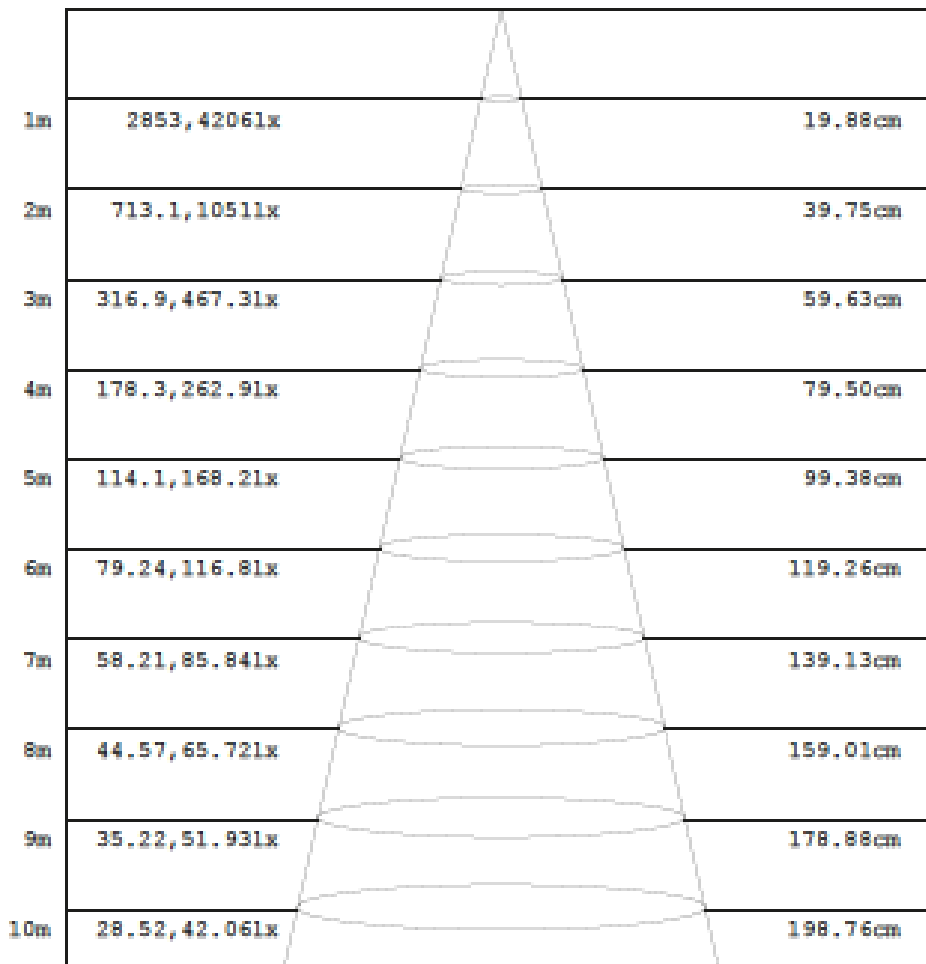

DOTQ-BLUE (15°)

Portable and cable free accent battery light

Goniophotometers Diagram

Note: The Curves indicate the illuminated area and the average illumination when the luminaire is at different distance.

DOTQ-FULL (15°)

Portable and cable free accent battery light

Goniophotometers Diagram

Flux out: 99.00 lm

Height Avg, Emax Angle: 11.35deg Diameter

Note: The Curves indicate the illuminated area and the average illumination when the luminaire is at different distance.

DOTQ-RED (15°)

Portable and cable free accent battery light

Goniophotometers Diagram

Note: The Curves indicate the illuminated area and the average illumination when the luminaire is at different distance.

DOTQ-WHITE (15°)

Portable and cable free accent battery light

Goniophotometers Diagram

Flux out: 38.87 lm

Note: The Curves indicate the illuminated area and the average illumination when the luminaire is at different distance.