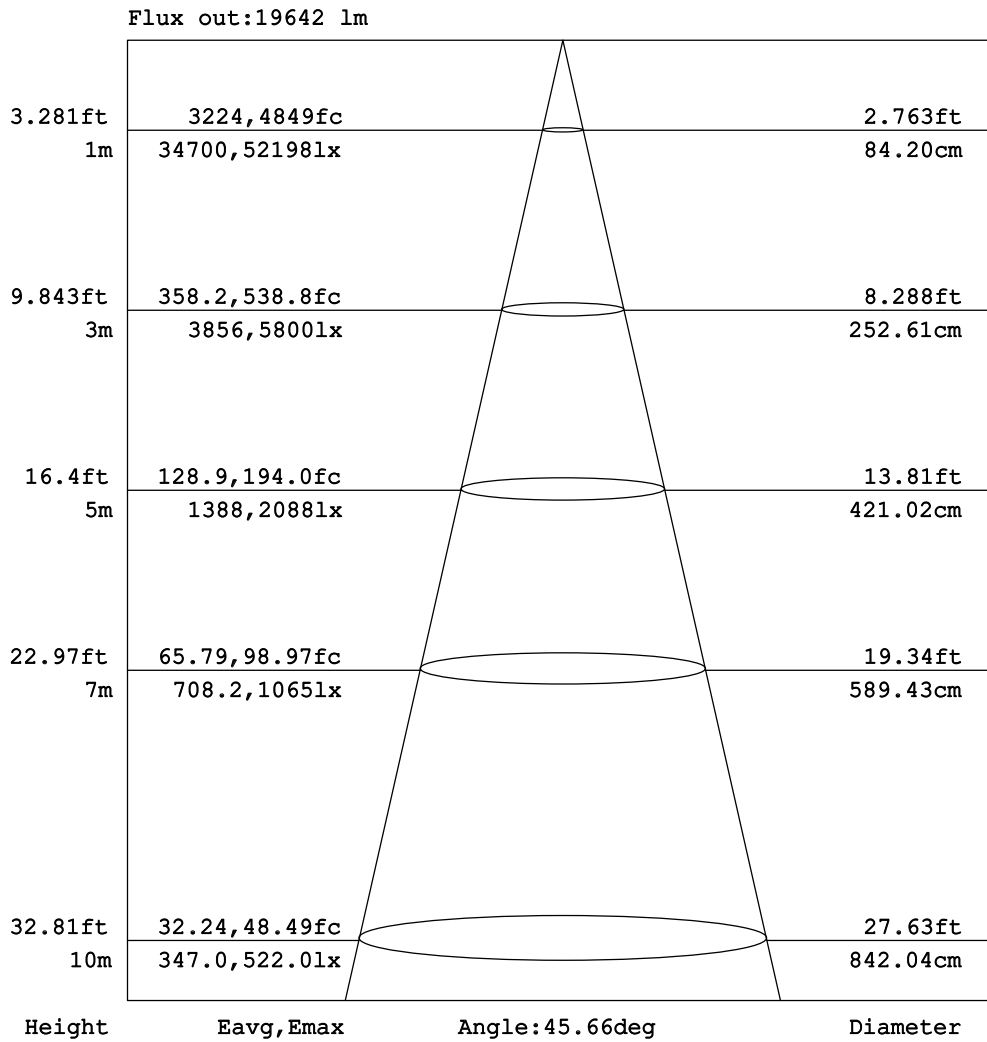

# ECLFR2KDY - 15°

2K lamp replacement LED Fresnel with HB white source

## Goniophotometers Diagram

Note: The Curves indicate the illuminated area and the average illumination when the luminaire is at different distance.

# ECLFR2KDY - 45°

2K lamp replacement LED Fresnel with HB white source