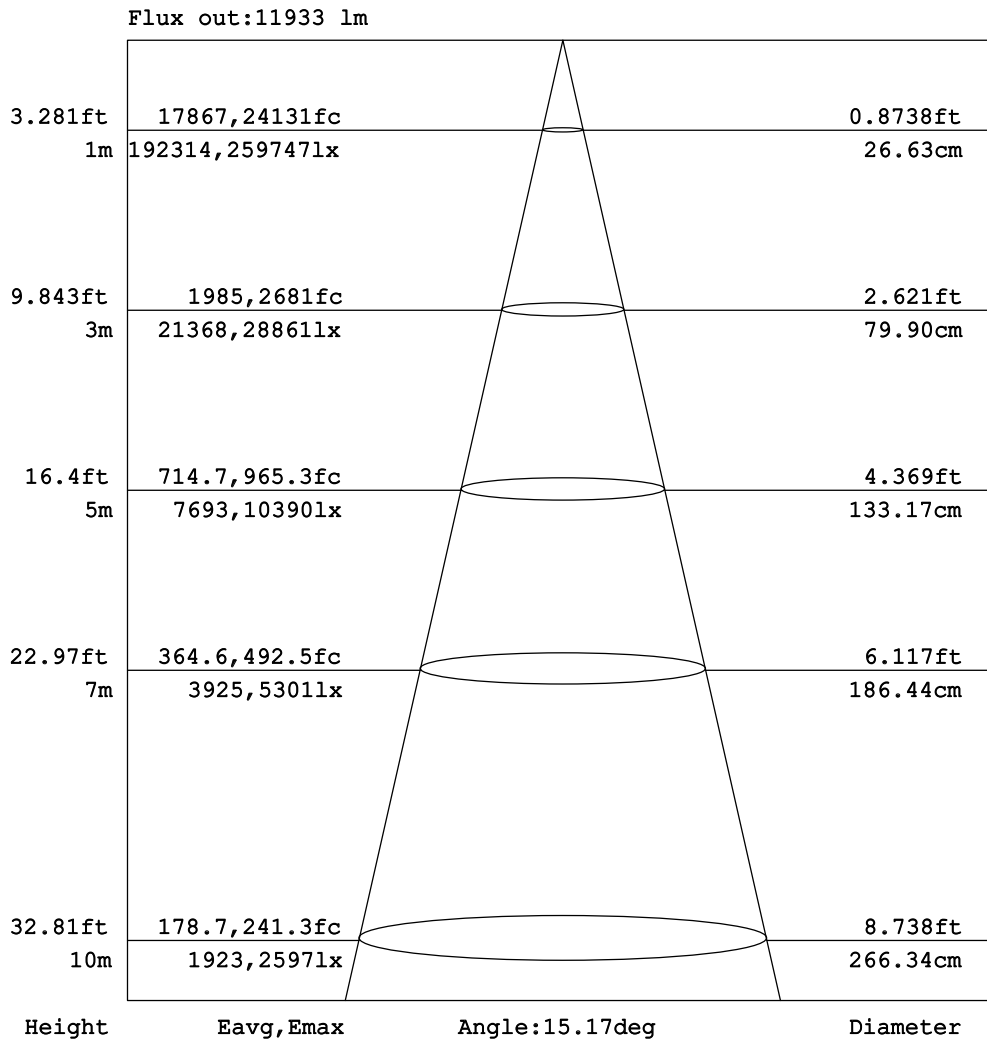

# ECLFR2KDY - 15°

2K lamp replacement LED Fresnel with HB white source

## Goniophotometers Diagram

Note: The Curves indicate the illuminated area and the average illumination when the luminaire is at different distance.

# ECLFR2KDY - 45°

2K lamp replacement LED Fresnel with HB white source