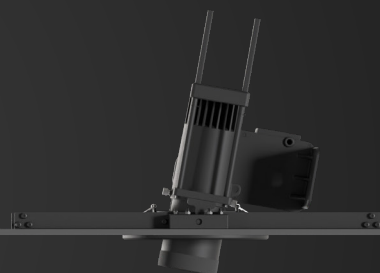

360° rotation of lens and framing system

360° rotating barndoors and gel frame holder

Lockable tilt with screw

Hanging / ceiling installation

IP 20 for indoor use

RAL 9004 (black standard) - RAL 9010 (white standard)

The **EclDisplay CCFC** is the version of the **EclDisplay** range made to be connected to an external Constant Current PSU and driver (max 4 x 1.4A/4.5V), selecting among the PROLIGHTS accessories or any third-party compatible component, leaving to System Integrators to install this luminaire in venues with their own wiring distribution and control. **EclDisplay CCFC** includes a high-efficiency 40W RGB + Warm White LED capable of delivering both a Full Colour spectrum and also tuneable White, and it is completed with a wide selection of optional zoomable profile or wash lenses, and other optical accessories like louvres and snoots, making it a truly a multi-purpose fixture.

VERSIONS

Code	Housing
ECLDISPLAYCCFCB	Black
ECLDISPLAYCCFCW	White

Track installation
with **Nordic Aluminium** accessories

Hanging installation
with **Protruss** accessories

Ceiling installation
with **Ceiling kit** accessories

OPTICS

- Zoom: (wash lens - optional) 15° ~ 30° or 25° ~ 50° - (profile lens - optional) 20° ~ 40°
- Other: 360° lens rotation - shutter blades lockable - optional 360° rotating barndoors and gel frame holder
- Other: (profile lens) shutter blades lockable
- Other: (profile lens - optional) manual rotating gobo holder size E, outer: 37 mm - image: 23 mm - thickness: max 3 mm