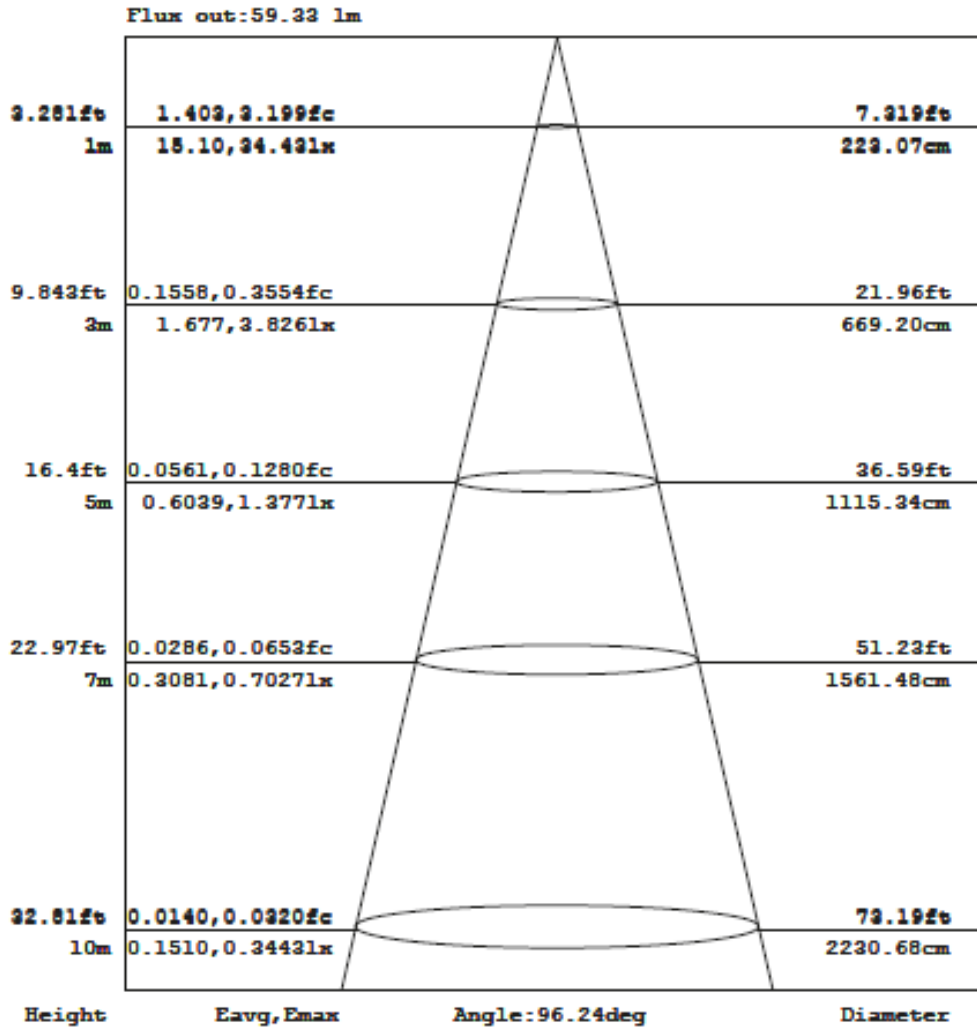

## Goniophotometers Diagram

Note: The Curves indicate the illuminated area and the average illumination when the luminaire is at different distance.

## Goniophotometers Diagram

Note: The Curves indicate the illuminated area and the average illumination when the luminaire is at different distance.

WEBSITE: [www.prolights.it](http://www.prolights.it)

MAIL: [support@musiclights.it](mailto:support@musiclights.it)