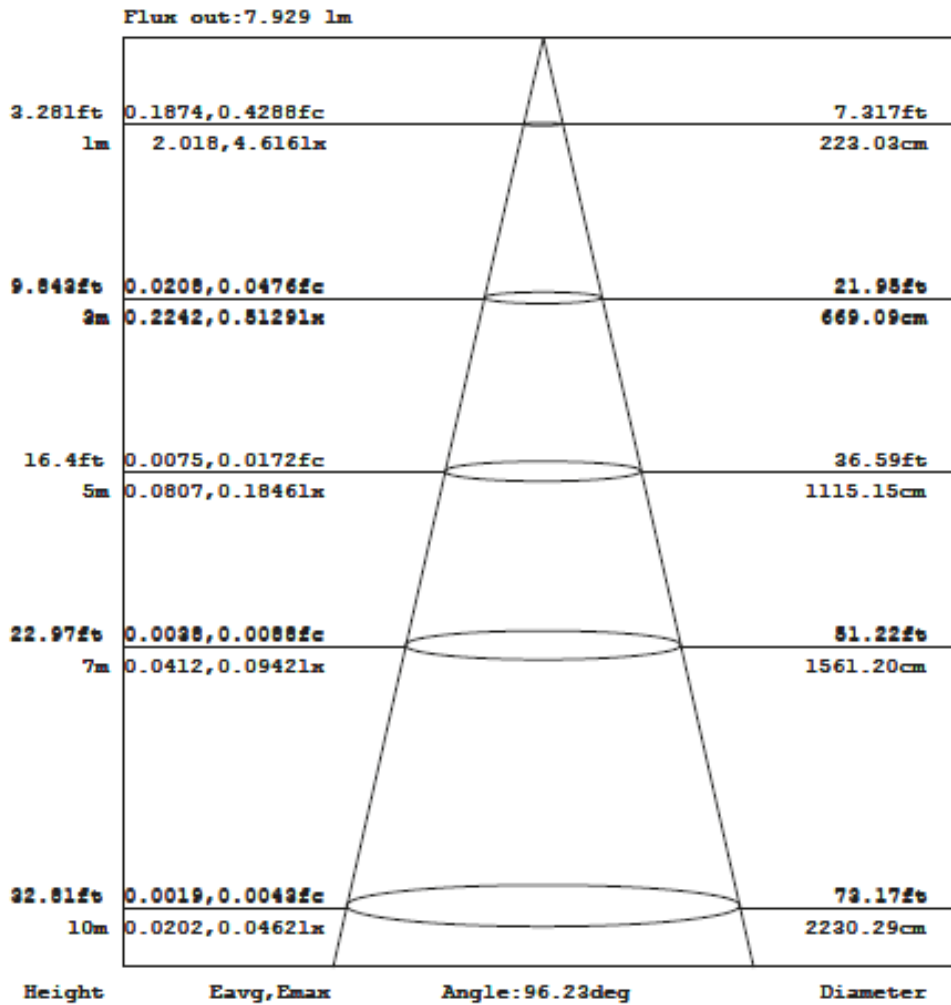

## Goniophotometers Diagram

Note: The Curves indicate the illuminated area and the average illumination when the luminaire is at different distance.

## Goniophotometers Diagram

Note: The Curves indicate the illuminated area and the average illumination when the luminaire is at different distance.

WEBSITE: [www.prolights.it](http://www.prolights.it)

MAIL: [support@musiclights.it](mailto:support@musiclights.it)