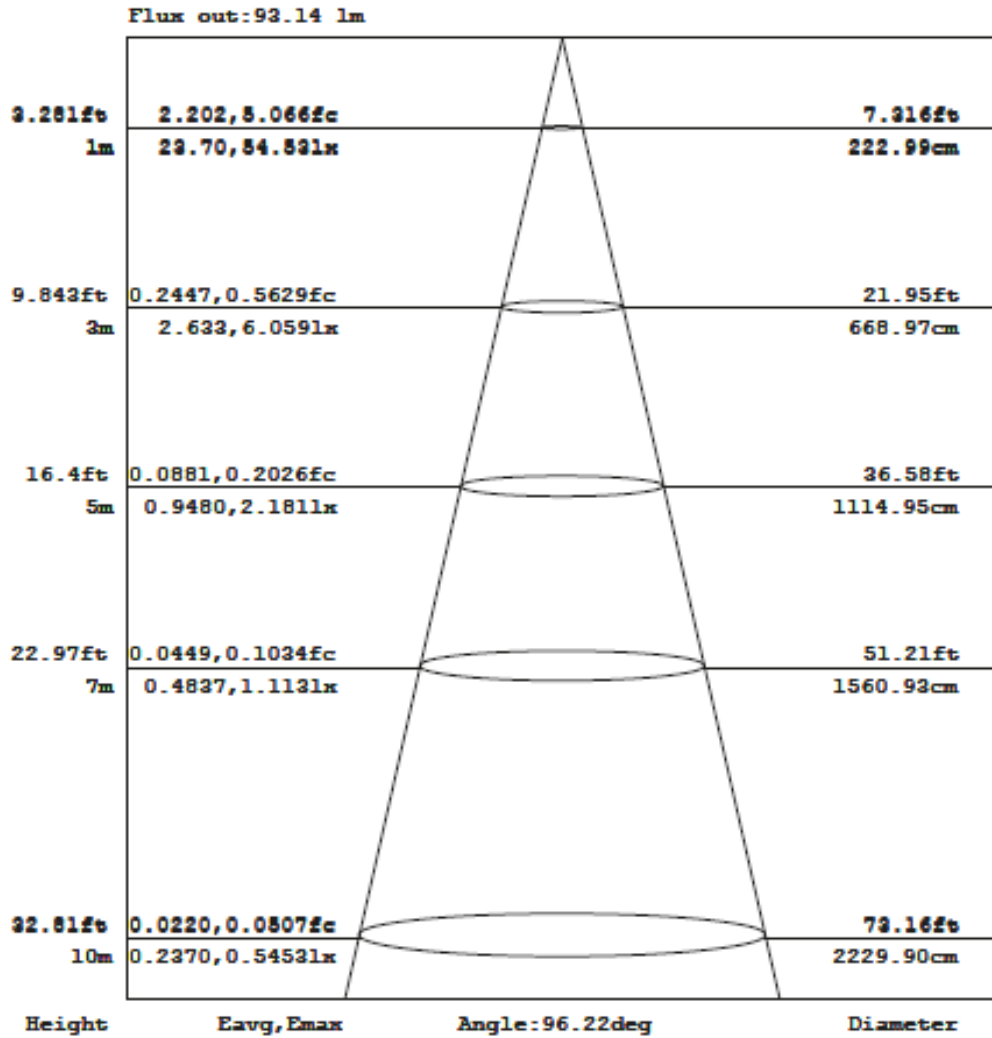

## Goniophotometers Diagram

Note: The Curves indicate the illuminated area and the average illumination when the luminaire is at different distance.

WEBSITE: [www.prolights.it](http://www.prolights.it)

MAIL: [support@musiclights.it](mailto:support@musiclights.it)

## Goniophotometers Diagram

Note: The Curves indicate the illuminated area and the average illumination when the luminaire is at different distance.