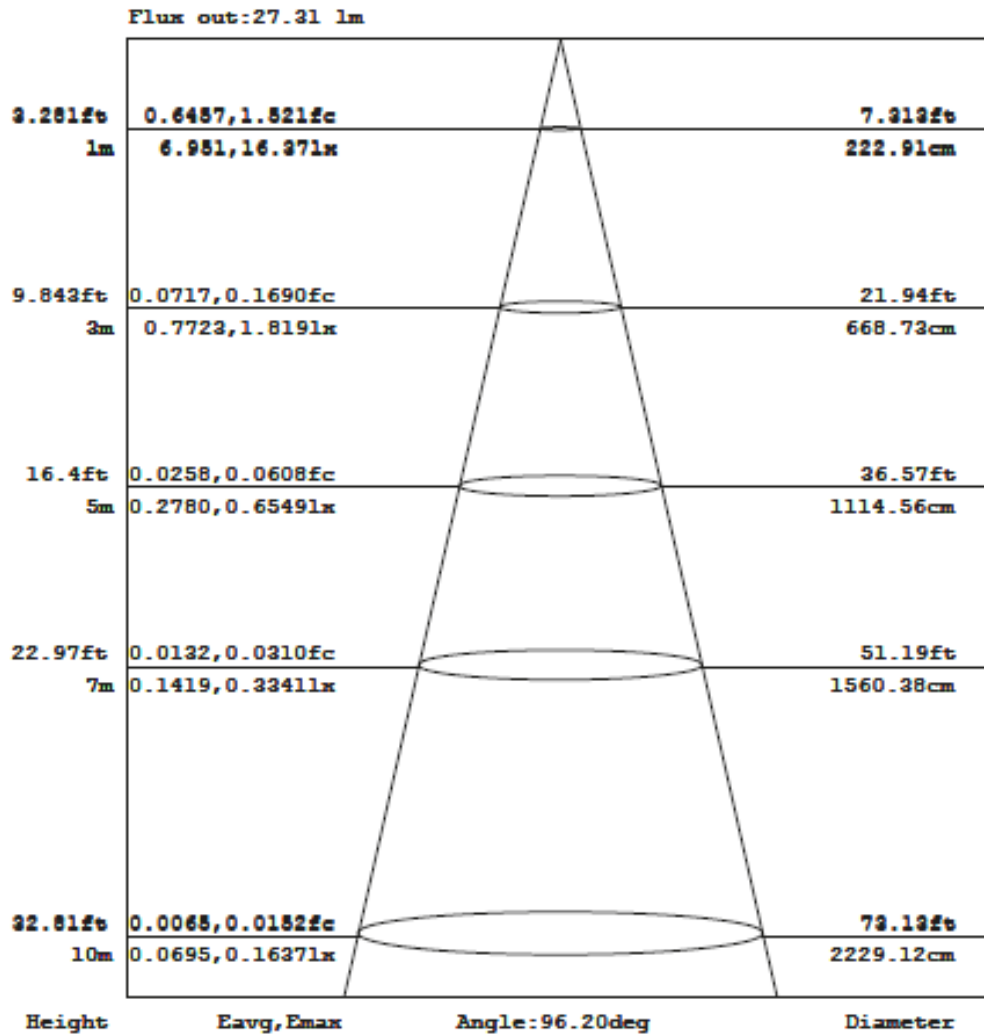

## Goniophotometers Diagram

Note: The Curves indicate the illuminated area and the average illumination when the luminaire is at different distance.

WEBSITE: [www.prolights.it](http://www.prolights.it)

MAIL: [support@musiclights.it](mailto:support@musiclights.it)

## Goniophotometers Diagram

Note: The Curves indicate the illuminated area and the average illumination when the luminaire is at different distance.