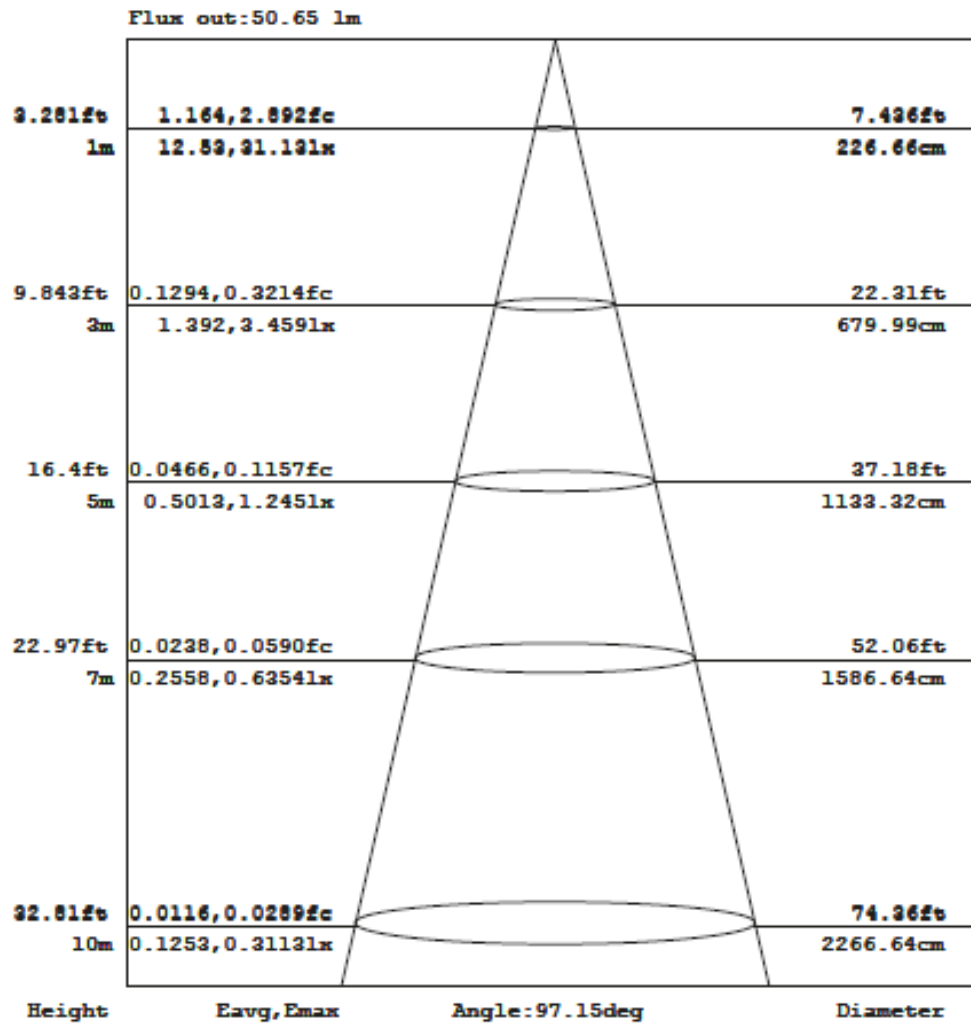

## Goniophotometers Diagram

Note: The Curves indicate the illuminated area and the average illumination when the luminaire is at different distance.

WEBSITE: [www.prolights.it](http://www.prolights.it)

MAIL: [support@musiclights.it](mailto:support@musiclights.it)

## Goniophotometers Diagram

Note: The Curves indicate the illuminated area and the average illumination when the luminaire is at different distance.