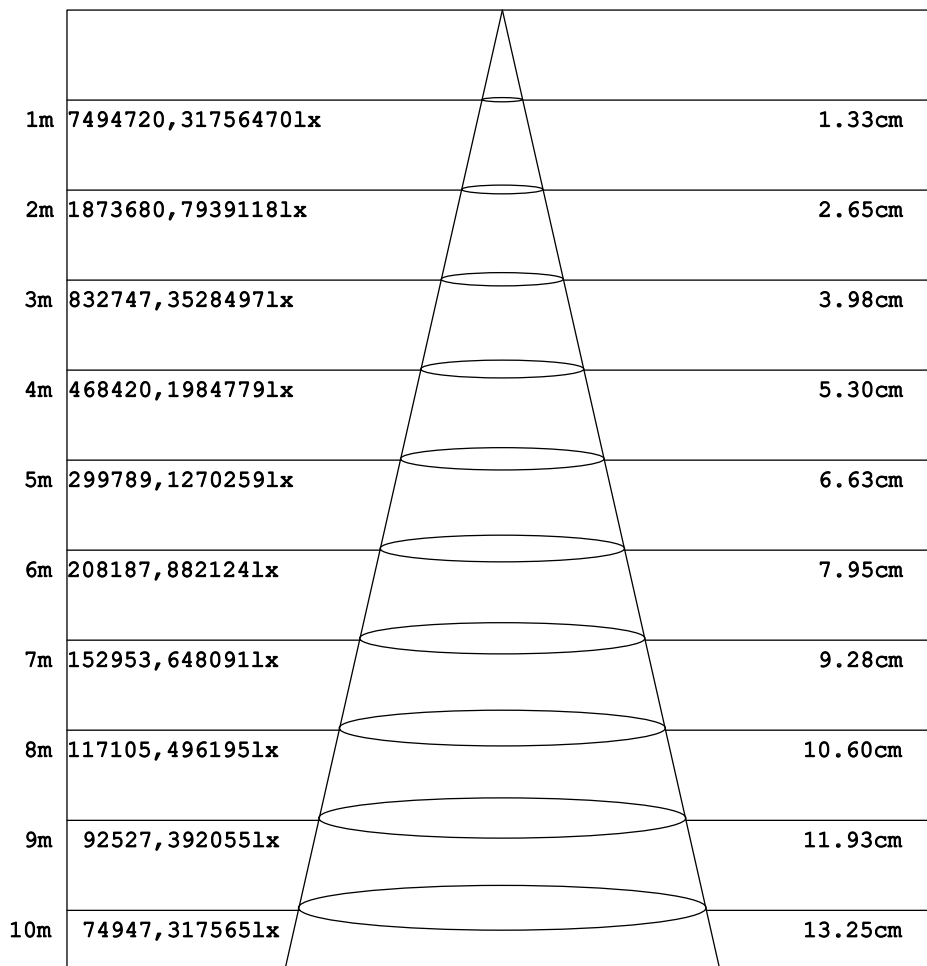

PANORAMAIPAB - CMY(2°)

440W IP65 moving beam light with colour mixing

Goniophotometers Diagram

Flux out:1793 lm

Height

Eavg, Emax

Angle:0.76deg

Diameter

Note: The Curves indicate the illuminated area and the average illumination when the luminaire is at different distance.