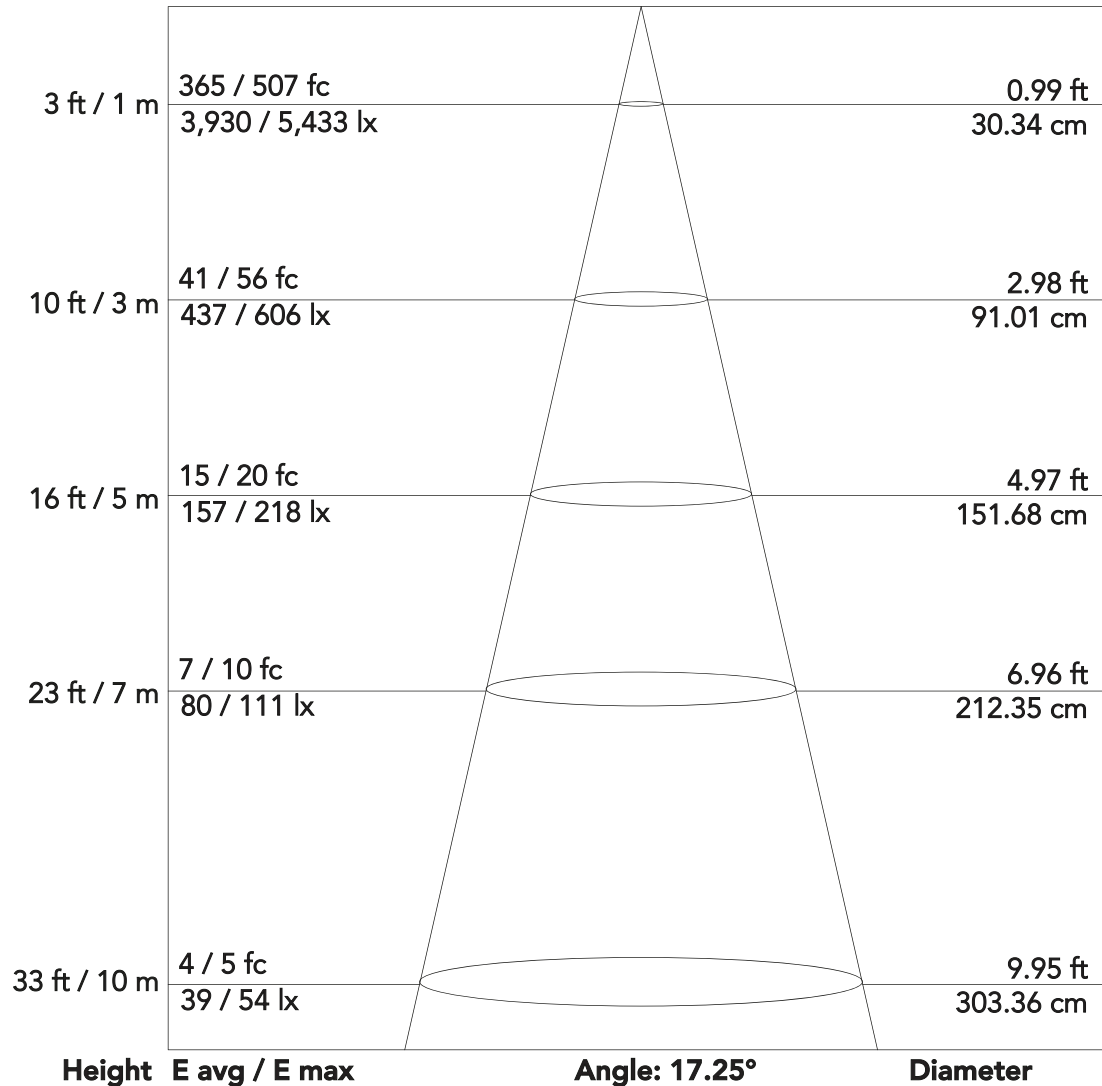

MiniEclipse DY - (19°)

Mini LED profile with knob-dimming

Photometrics

Flux out: 309.7 lm

Note: the Curves indicate the illuminated area and the average illumination when the luminaire is at different distance

MiniEclipse DY - (26°)

Mini LED profile with knob-dimming

Photometrics

Flux out: 493.3 lm

Note: the Curves indicate the illuminated area and the average illumination when the luminaire is at different distance

MiniEclipse DY - (36°)

Mini LED profile with knob-dimming

Photometrics

Flux out: 435.1 lm

Note: the Curves indicate the illuminated area and the average illumination when the luminaire is at different distance

MiniEclipse DY - (50°)

Mini LED profile with knob-dimming

Photometrics

Flux out: 383.4 lm

Note: the Curves indicate the illuminated area and the average illumination when the luminaire is at different distance