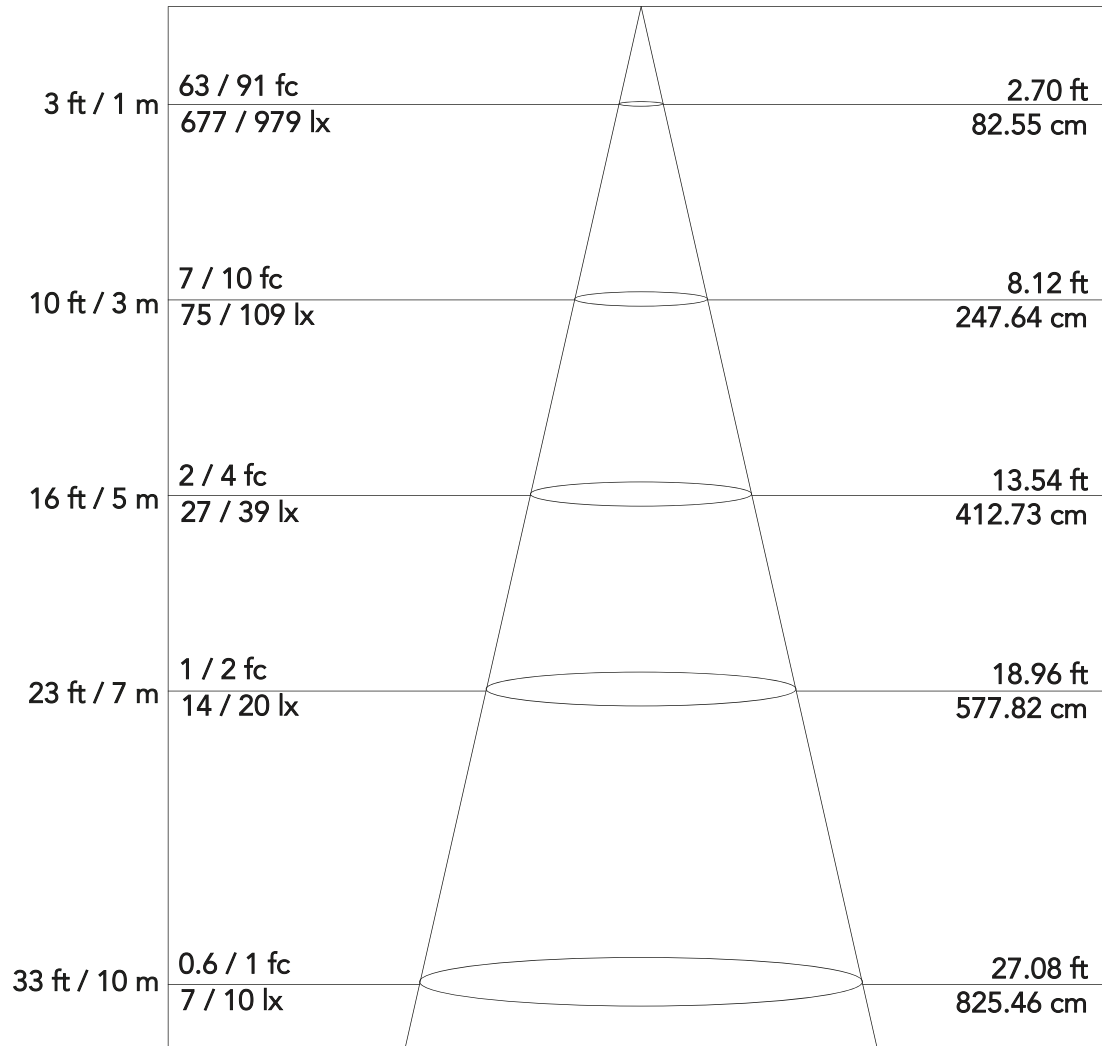

MiniEclipse DY - (19°)

Mini LED profile with knob-dimming

Photometrics

Flux out: 309.7 lm

Note: the Curves indicate the illuminated area and the average illumination when the luminaire is at different distance

MiniEclipse DY - (26°)

Mini LED profile with knob-dimming

Photometrics

Flux out: 493.3 lm

Note: the Curves indicate the illuminated area and the average illumination when the luminaire is at different distance

MiniEclipse DY - (36°)

Mini LED profile with knob-dimming

Photometrics

Flux out: 435.1 lm

Note: the Curves indicate the illuminated area and the average illumination when the luminaire is at different distance

MiniEclipse DY - (50°)

Mini LED profile with knob-dimming

Photometrics

Flux out: 383.4 lm

Note: the Curves indicate the illuminated area and the average illumination when the luminaire is at different distance