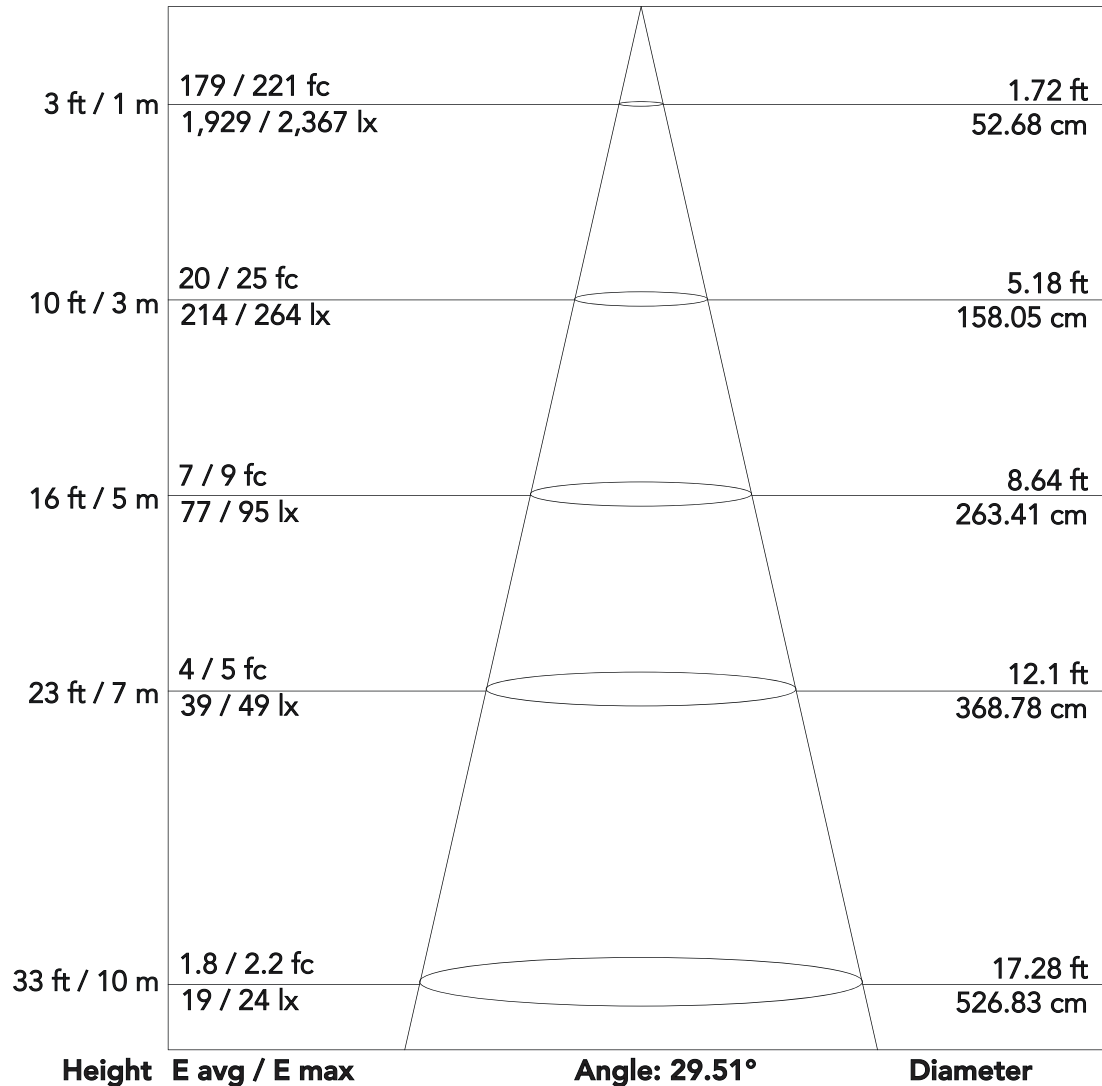

MiniEclipse DY - (19°)

Mini LED profile with knob-dimming

Photometrics

Flux out: 309.7 lm

Note: the Curves indicate the illuminated area and the average illumination when the luminaire is at different distance

MiniEclipse DY - (26°)

Mini LED profile with knob-dimming

Photometrics

Flux out: 493.3 lm

Note: the Curves indicate the illuminated area and the average illumination when the luminaire is at different distance

MiniEclipse DY - (36°)

Mini LED profile with knob-dimming

Photometrics

Flux out: 435.1 lm

Note: the Curves indicate the illuminated area and the average illumination when the luminaire is at different distance

MiniEclipse DY - (50°)

Mini LED profile with knob-dimming

Photometrics

Flux out: 383.4 lm

Note: the Curves indicate the illuminated area and the average illumination when the luminaire is at different distance