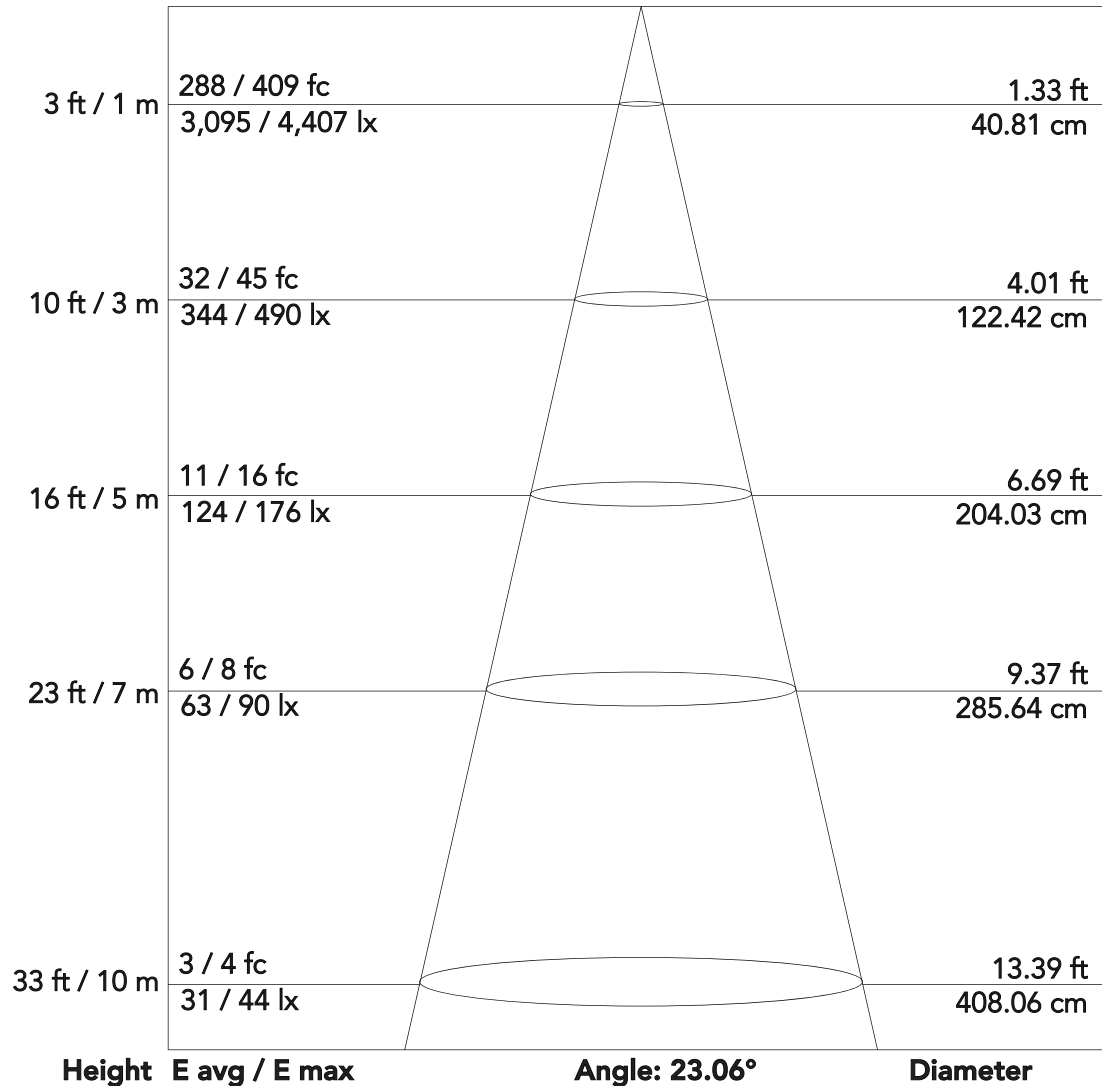

MiniEclipse DY - (19°)

Mini LED profile with knob-dimming

Photometrics

Flux out: 309.7 lm

Note: the Curves indicate the illuminated area and the average illumination when the luminaire is at different distance

MiniEclipse DY - (26°)

Mini LED profile with knob-dimming

Photometrics

Flux out: 493.3 lm

Note: the Curves indicate the illuminated area and the average illumination when the luminaire is at different distance

MiniEclipse DY - (36°)

Mini LED profile with knob-dimming

Photometrics

Flux out: 435.1 lm

Note: the Curves indicate the illuminated area and the average illumination when the luminaire is at different distance

MiniEclipse DY - (50°)

Mini LED profile with knob-dimming

Photometrics

Flux out: 383.4 lm

Note: the Curves indicate the illuminated area and the average illumination when the luminaire is at different distance