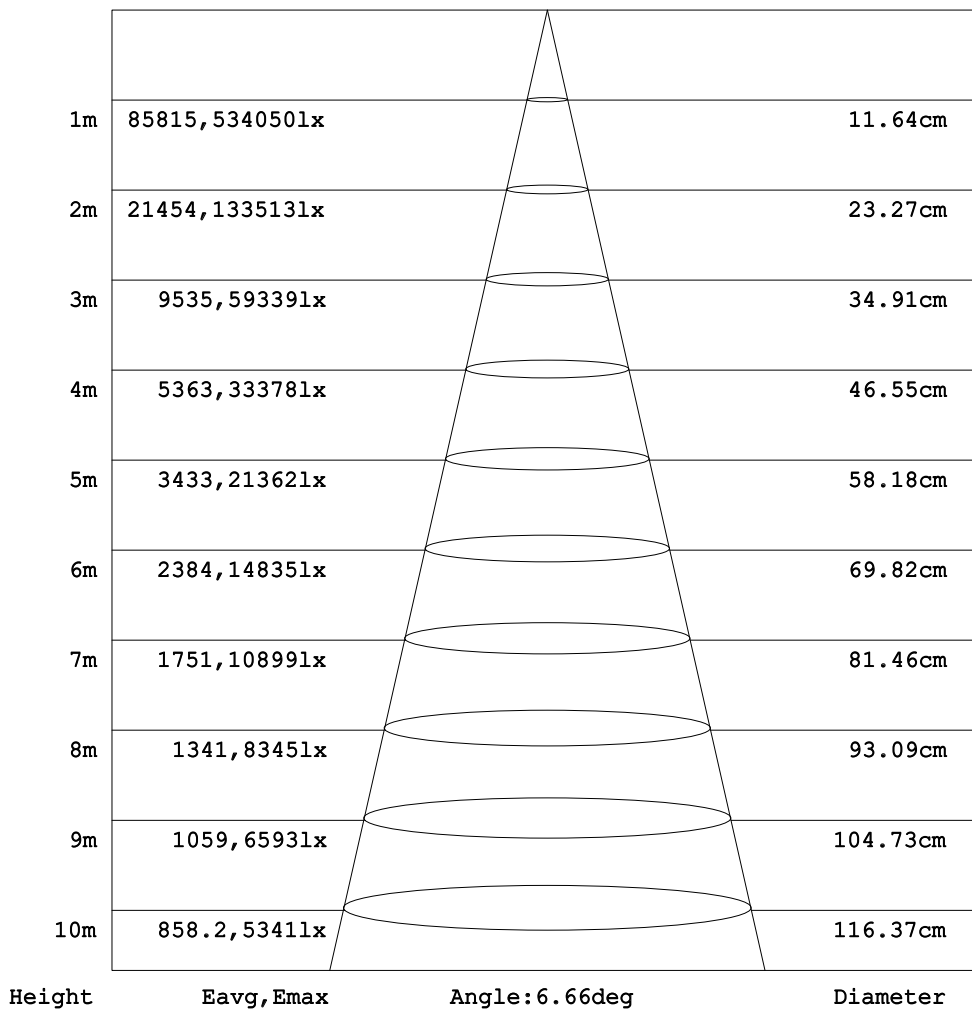

PANORAMAIPSPOT - CMY 5°

420W IP rated moving LED spot with zoom and colour mixing

Goniophotometers Diagram

Flux out:1009 lm

Note: The Curves indicate the illuminated area and the average illumination when the luminaire is at different distance.

PANORAMAIPSPOT - CMY 50° PROLIGHTS®

420W IP rated moving LED spot with zoom and colour mixing

Goniophotometers Diagram

Flux out: 6060 lm

Note: The Curves indicate the illuminated area and the average illumination when the luminaire is at different distance.