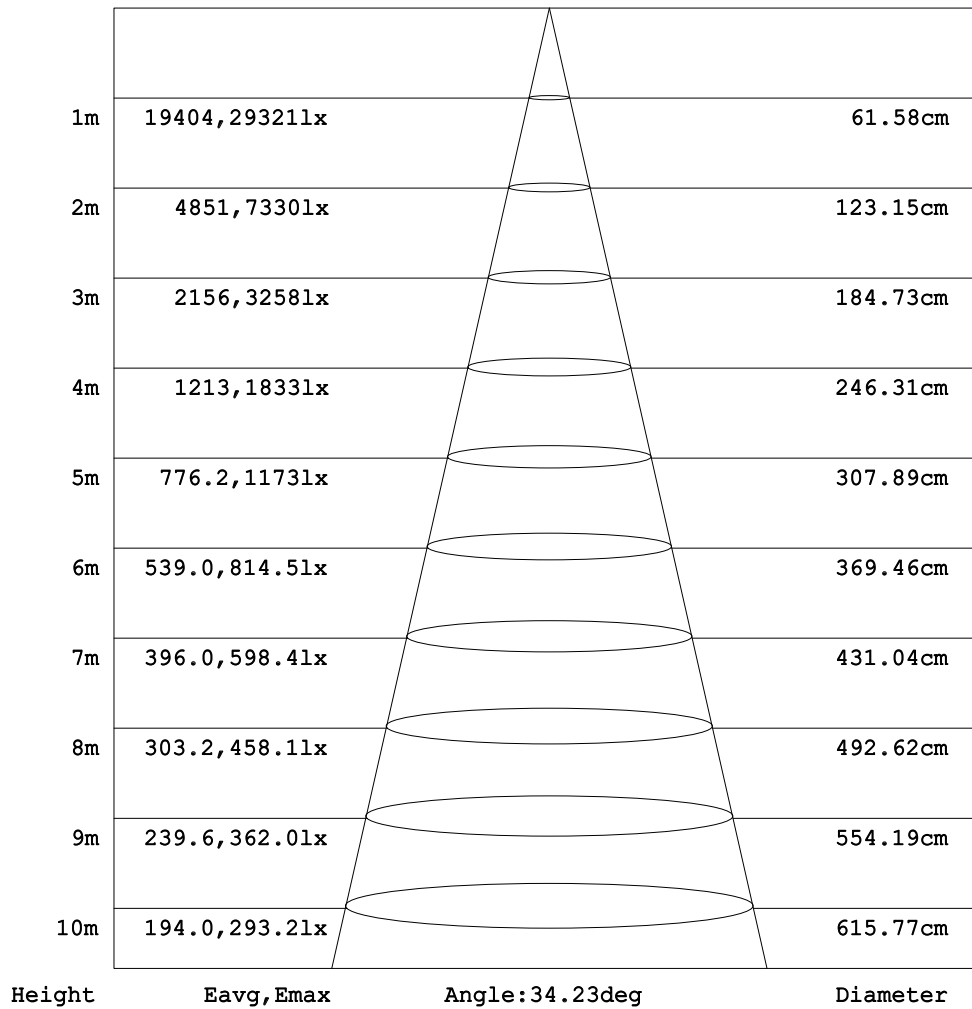

PANORAMAIPSPOT - CMY 5°

420W IP rated moving LED spot with zoom and colour mixing

Goniophotometers Diagram

Flux out:1009 lm

Note: The Curves indicate the illuminated area and the average illumination when the luminaire is at different distance.

PANORAMAIPSPOT - CMY 50° PROLIGHTS®

420W IP rated moving LED spot with zoom and colour mixing

Goniophotometers Diagram

Flux out: 6060 lm

Note: The Curves indicate the illuminated area and the average illumination when the luminaire is at different distance.