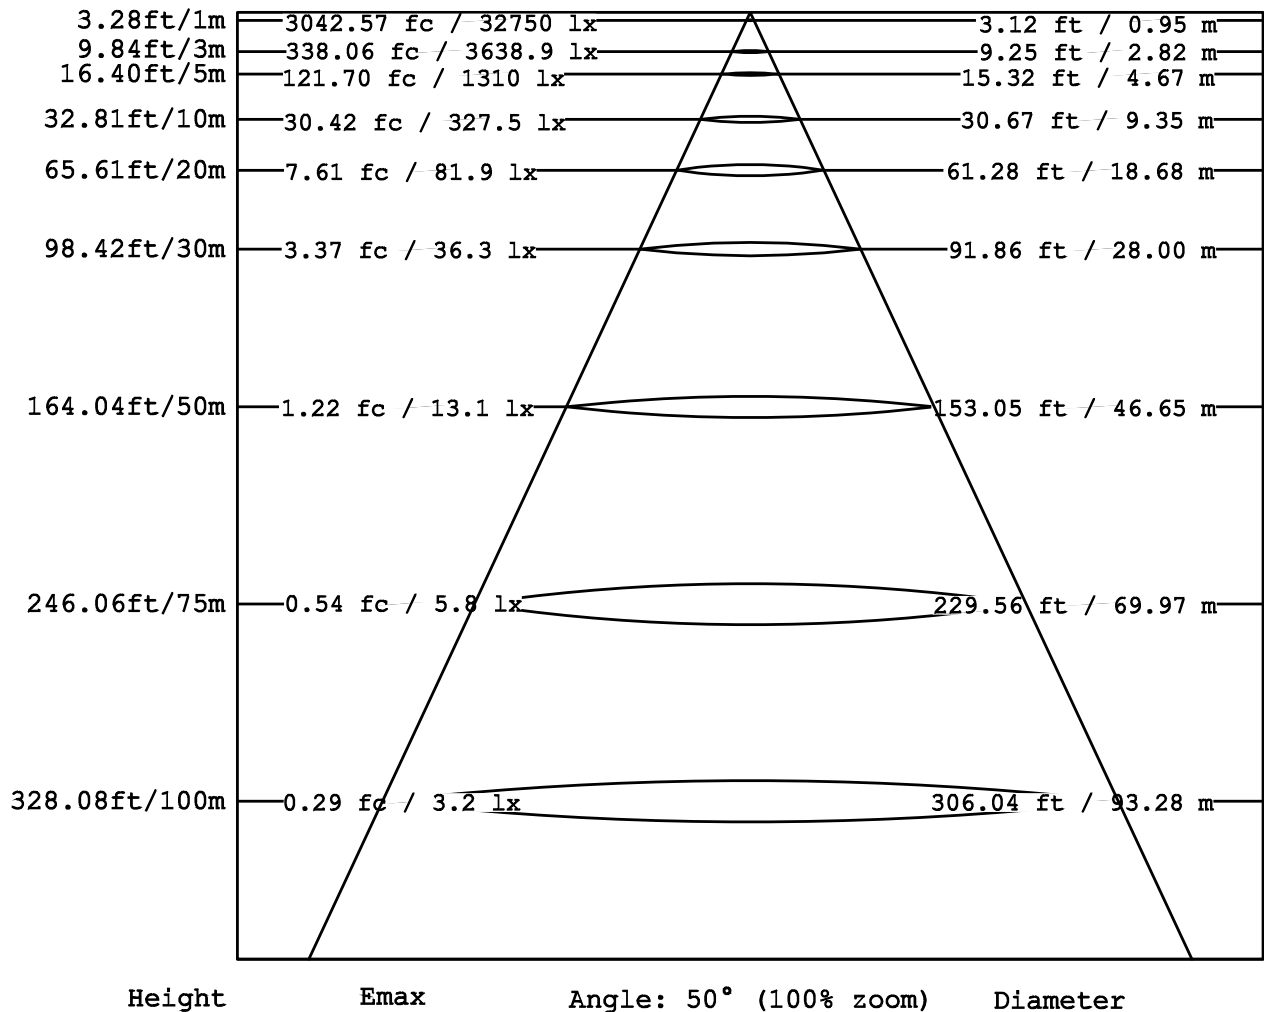

## Goniophotometers test result

Note: The Curves indicate the illuminated area and the max illumination when the luminaire is at different distance