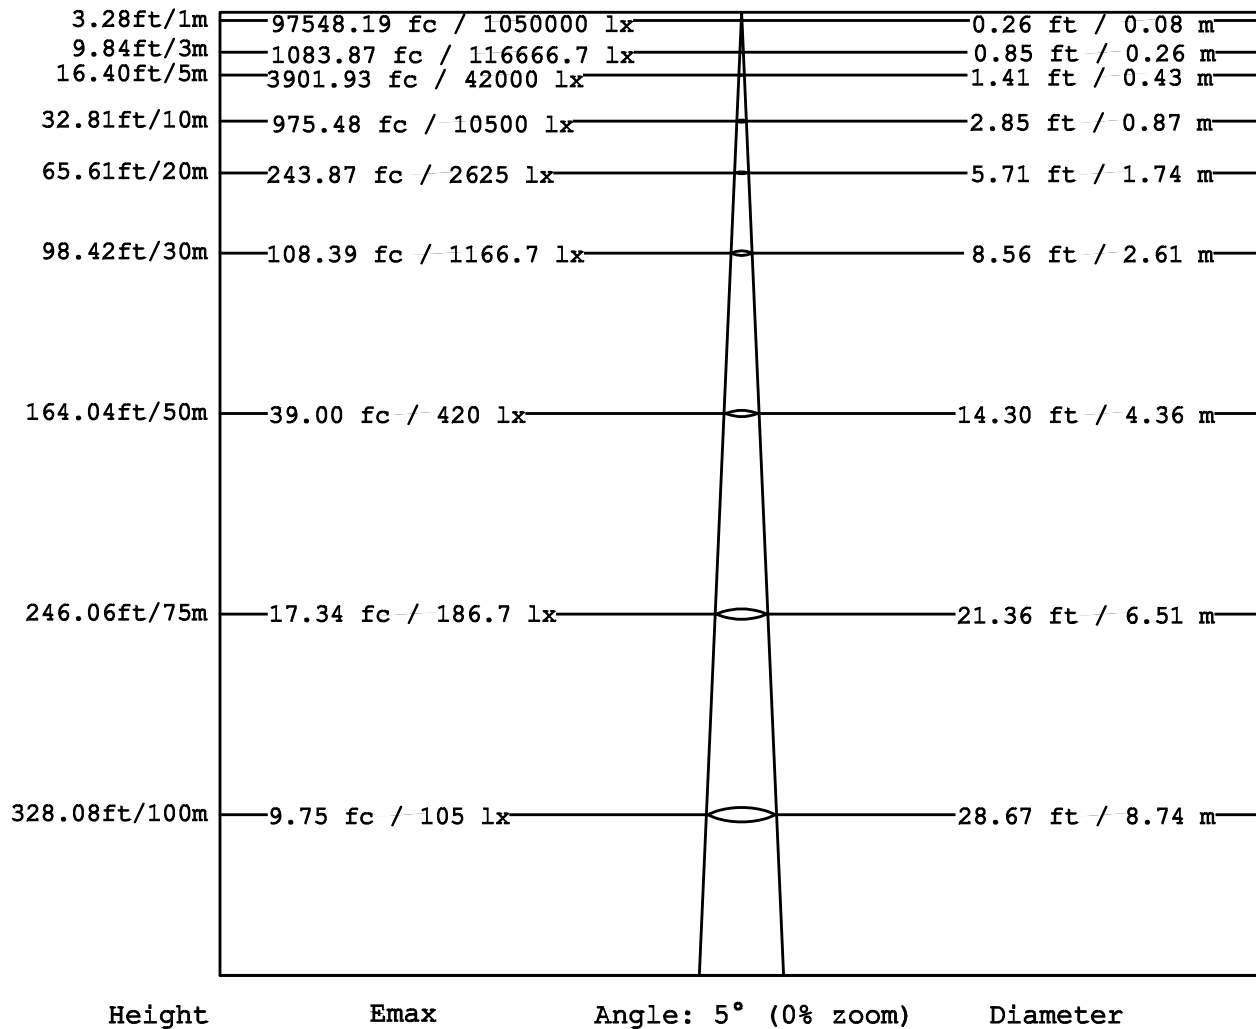

# MOSAICOXL - 0% ZOOM

540W IP66 zoomable LED image projector with CMY and framing shutters

## Goniophotometers test result

Note: The Curves indicate the illuminated area and the max illumination when the luminaire is at different distance