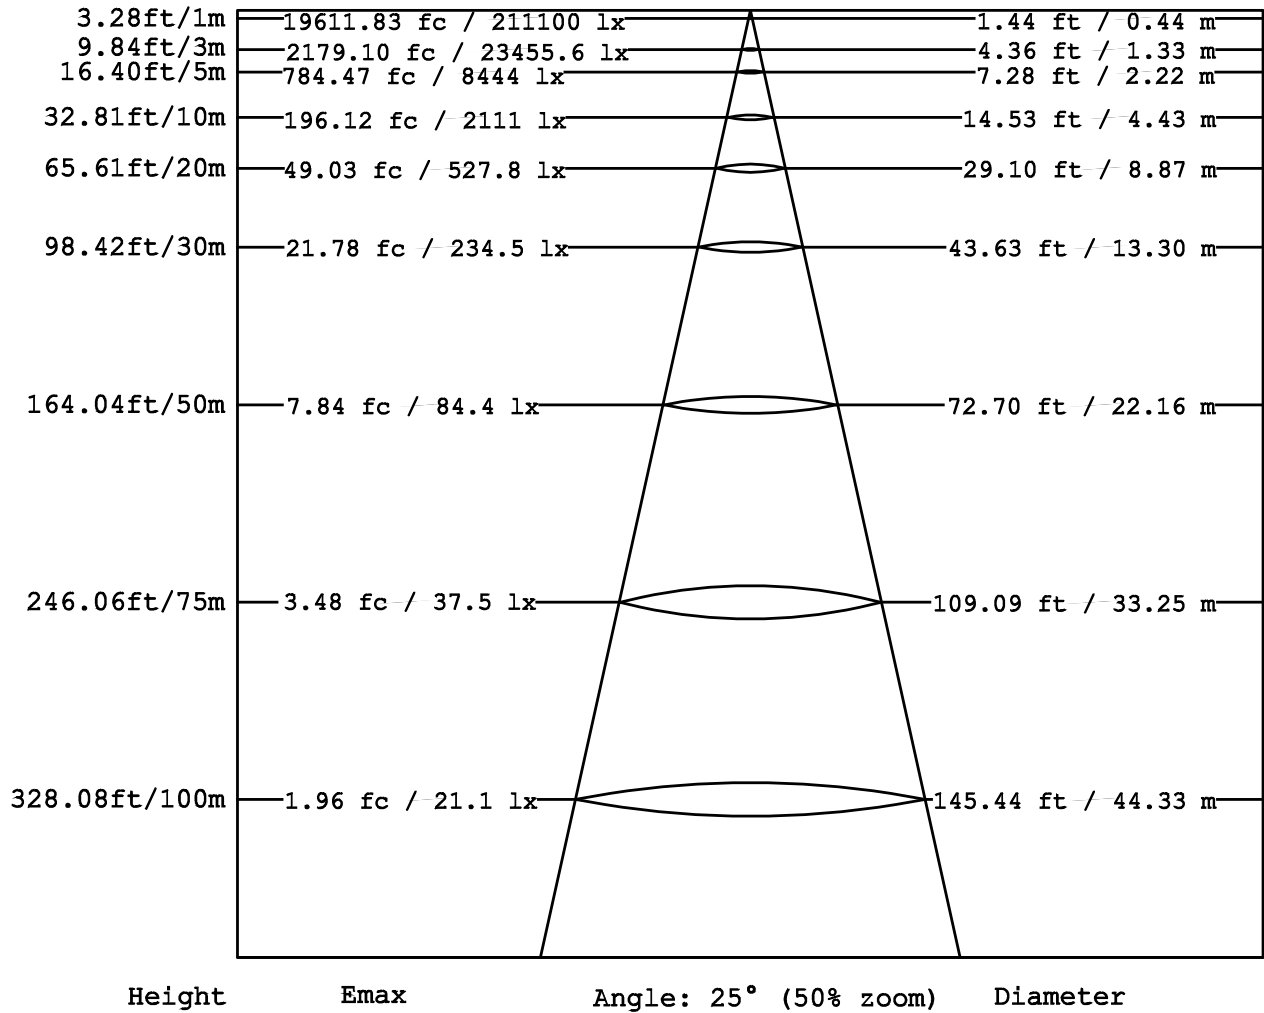

## Goniophotometers test result

Note: The Curves indicate the illuminated area and the max illumination when the luminaire is at different distance

# MOSAICOXL - 50% ZOOM

540W IP66 zoomable LED image projector with CMY and framing shutters