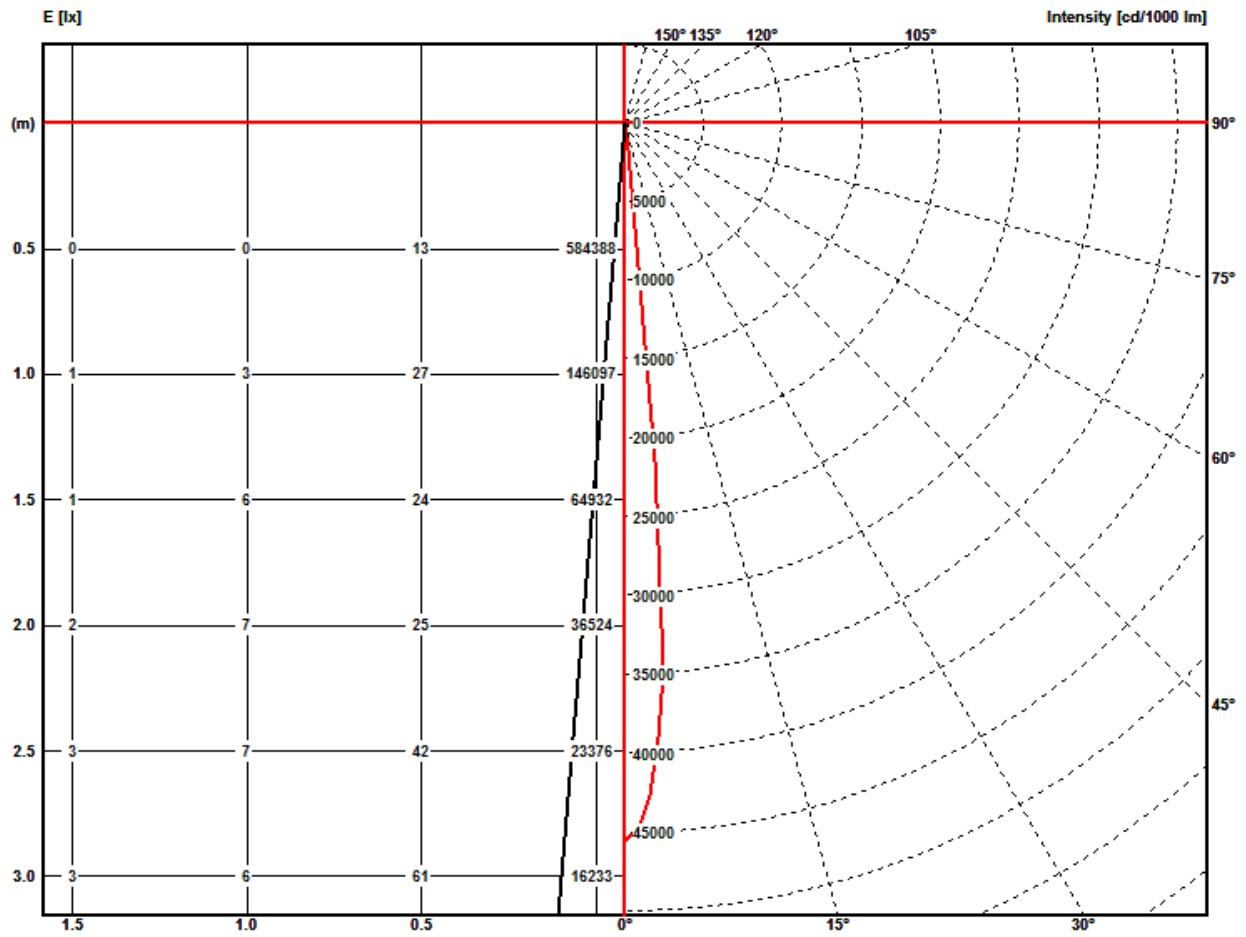

ARIA700SPOT - NARROW ANGLE

400W RGBW theatrical LED spot luminaire

Goniophotometers Diagram

ARIA700SPOT - WIDE ANGLE

400W RGBW theatrical LED spot luminaire

Goniophotometers Diagram