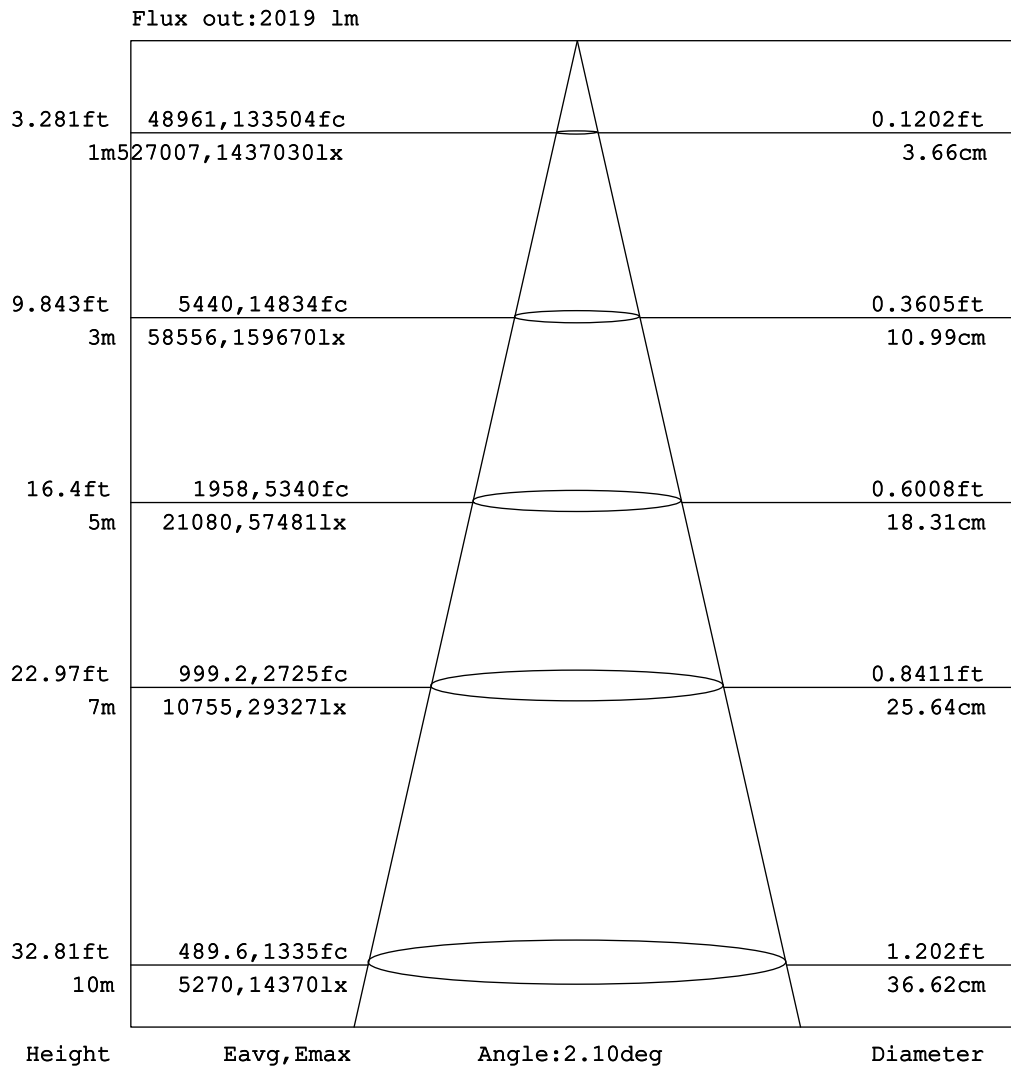

# JETBEAM2- ALL (2.5°)

100W moving beam with white LED source

## Goniophotometers Diagram

**Note:** The Curves indicate the illuminated area and the average illumination when the luminaire is at different distance.