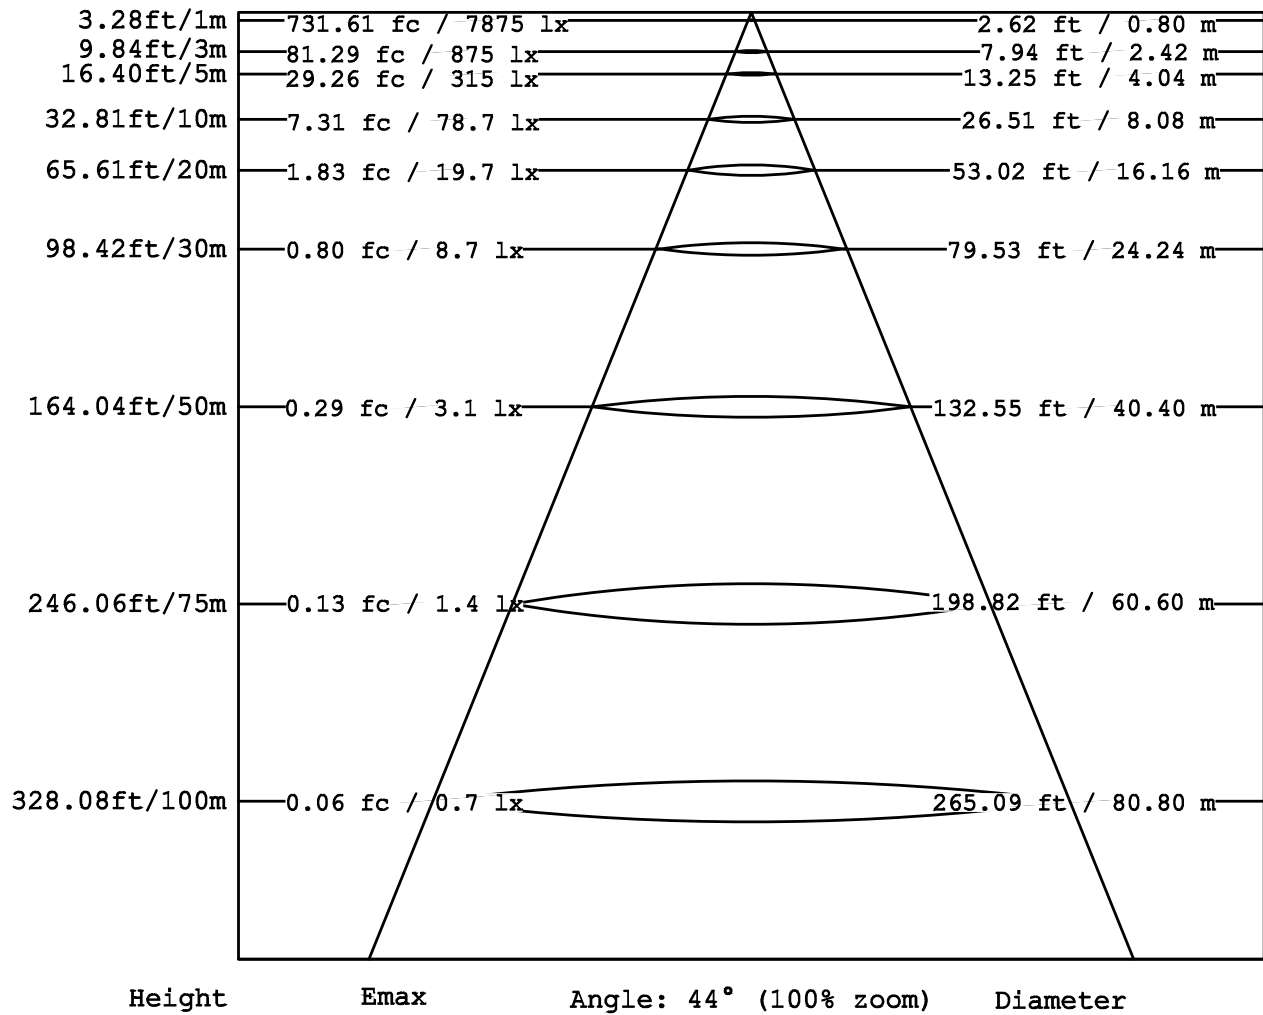

MOSAICOJR - 0% ZOOM

70W outdoor zoomable LED image projector

Goniophotometers test result

Note: The Curves indicate the illuminated area and the max illumination when the luminaire is at different distance

MOSAICOJR - 50% ZOOM

70W outdoor zoomable LED image projector

Goniophotometers test result

Note: The Curves indicate the illuminated area and the max illumination when the luminaire is at different distance

MOSAICOJR - 100% ZOOM

70W outdoor zoomable LED image projector

Goniophotometers test result

Note: The Curves indicate the illuminated area and the max illumination when the luminaire is at different distance