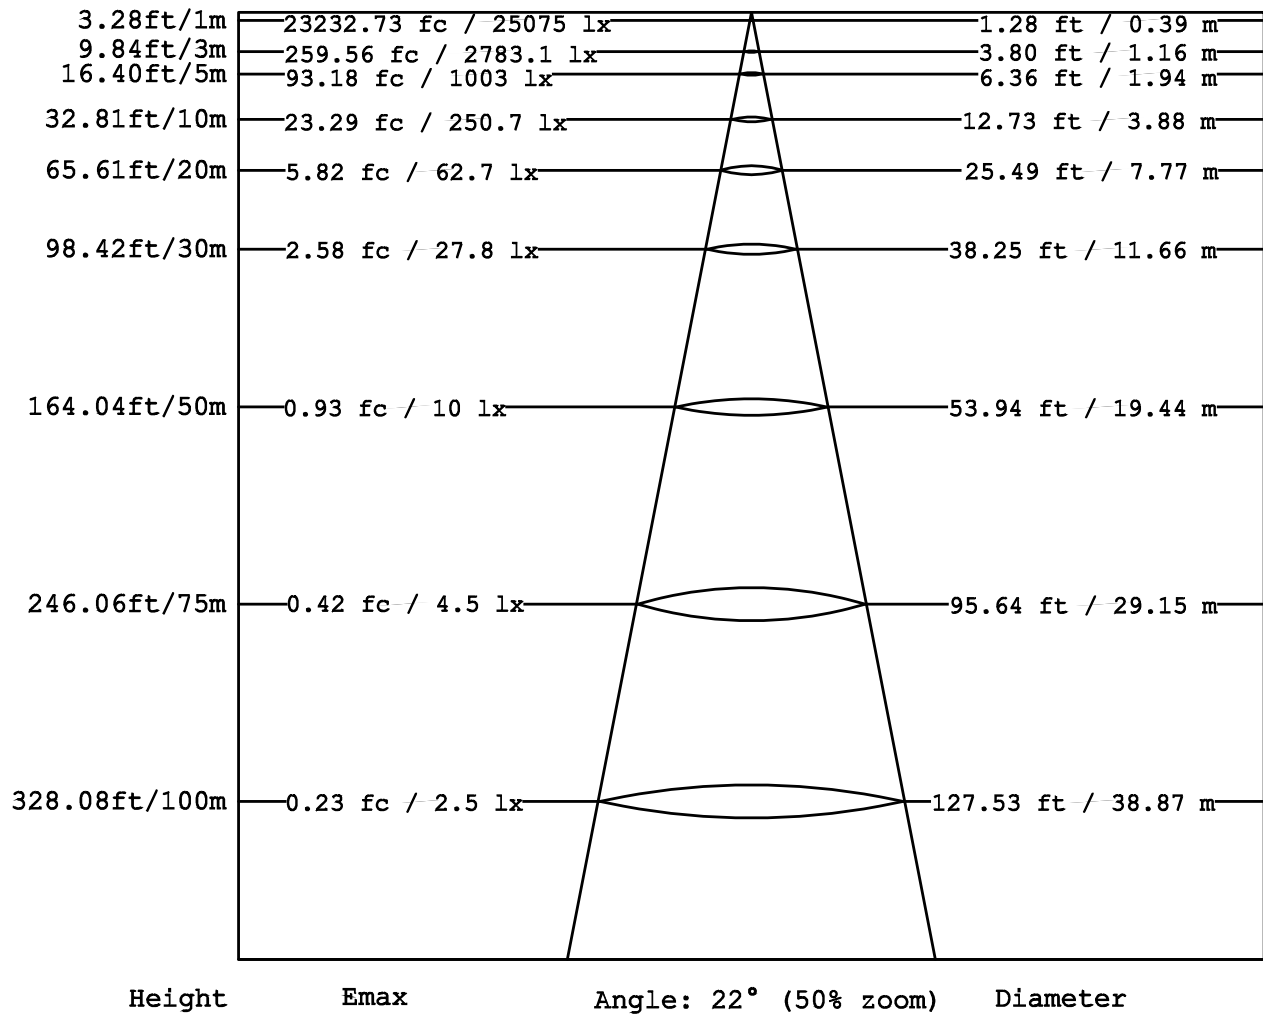

MOSAICOJR - 0% ZOOM

70W outdoor zoomable LED image projector

Goniophotometers test result

Note: The Curves indicate the illuminated area and the max illumination when the luminaire is at different distance

MOSAICOJR - 50% ZOOM

70W outdoor zoomable LED image projector

Goniophotometers test result

Note: The Curves indicate the illuminated area and the max illumination when the luminaire is at different distance

MOSAICOJR - 100% ZOOM

70W outdoor zoomable LED image projector

Goniophotometers test result

Note: The Curves indicate the illuminated area and the max illumination when the luminaire is at different distance