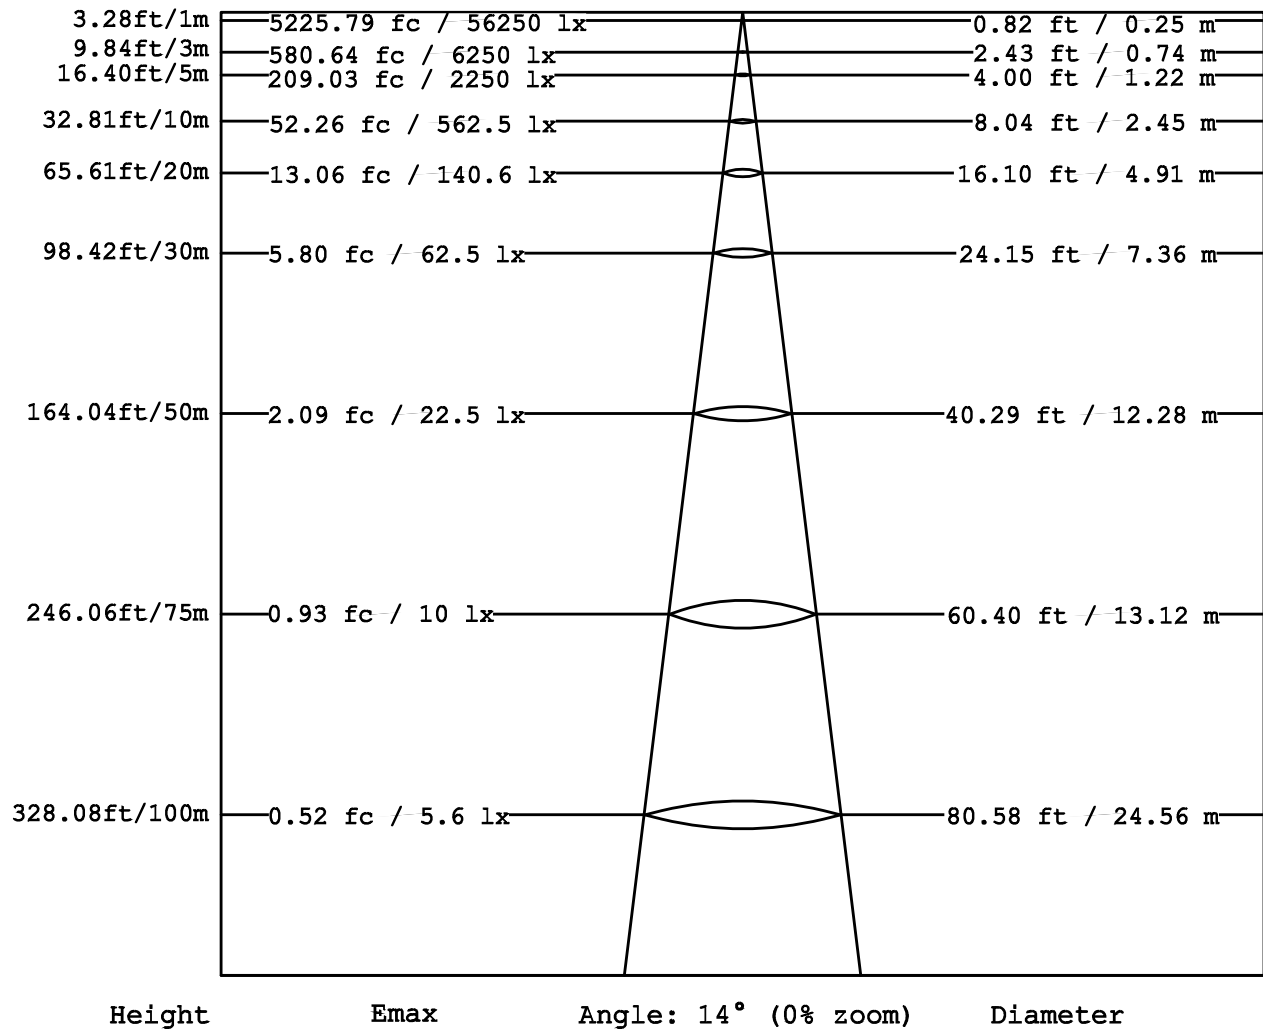

MOSAICOJR - 0% ZOOM

70W outdoor zoomable LED image projector

Goniophotometers test result

Note: The Curves indicate the illuminated area and the max illumination when the luminaire is at different distance

MOSAICOJR - 50% ZOOM

70W outdoor zoomable LED image projector

Goniophotometers test result

Note: The Curves indicate the illuminated area and the max illumination when the luminaire is at different distance

MOSAICOJR - 100% ZOOM

70W outdoor zoomable LED image projector

Goniophotometers test result

Note: The Curves indicate the illuminated area and the max illumination when the luminaire is at different distance