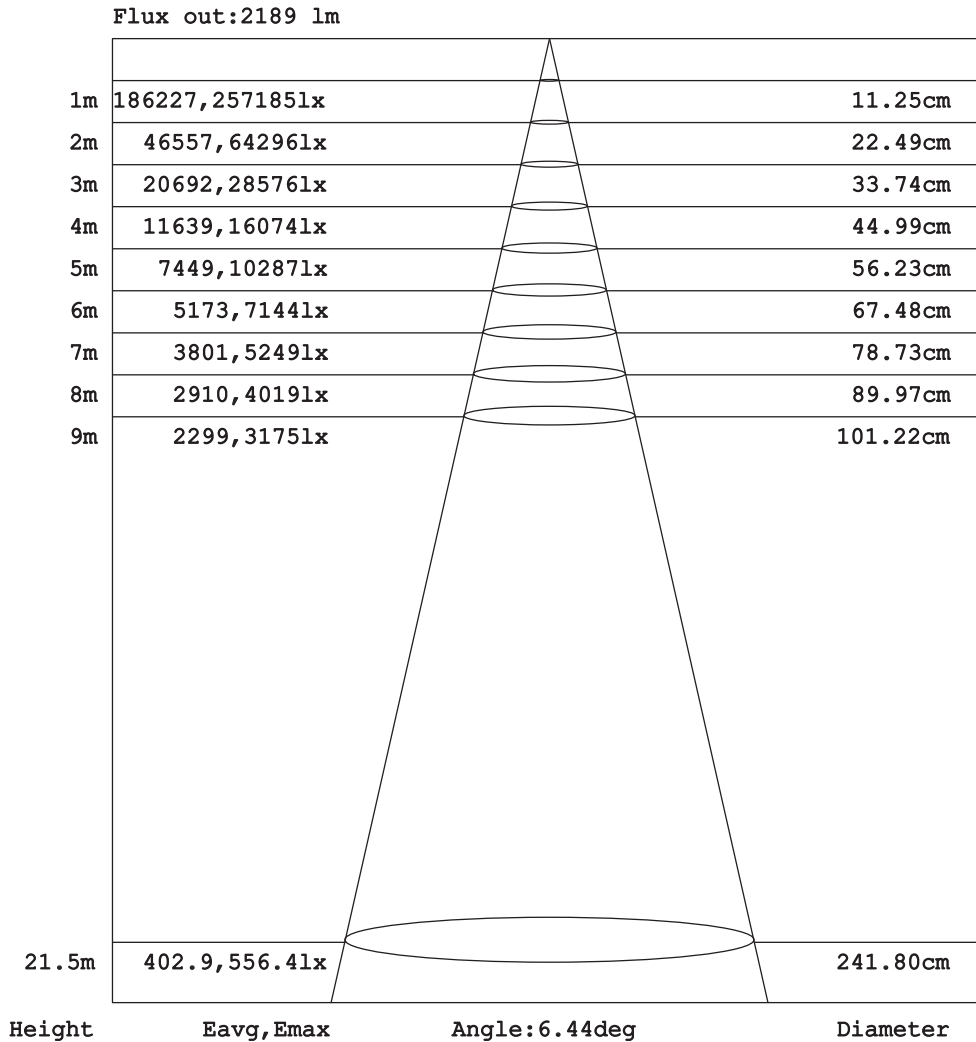

DIAMOND19 - RGBW/FC(6°)

19 X 15W moving LED wash with pixel effects

Goniophotometers Diagram

Note: The Curves indicate the illuminated area and the average illumination when the luminaire is at different distance.

Goniophotometers Diagram

Note: The Curves indicate the illuminated area and the average illumination when the luminaire is at different distance.