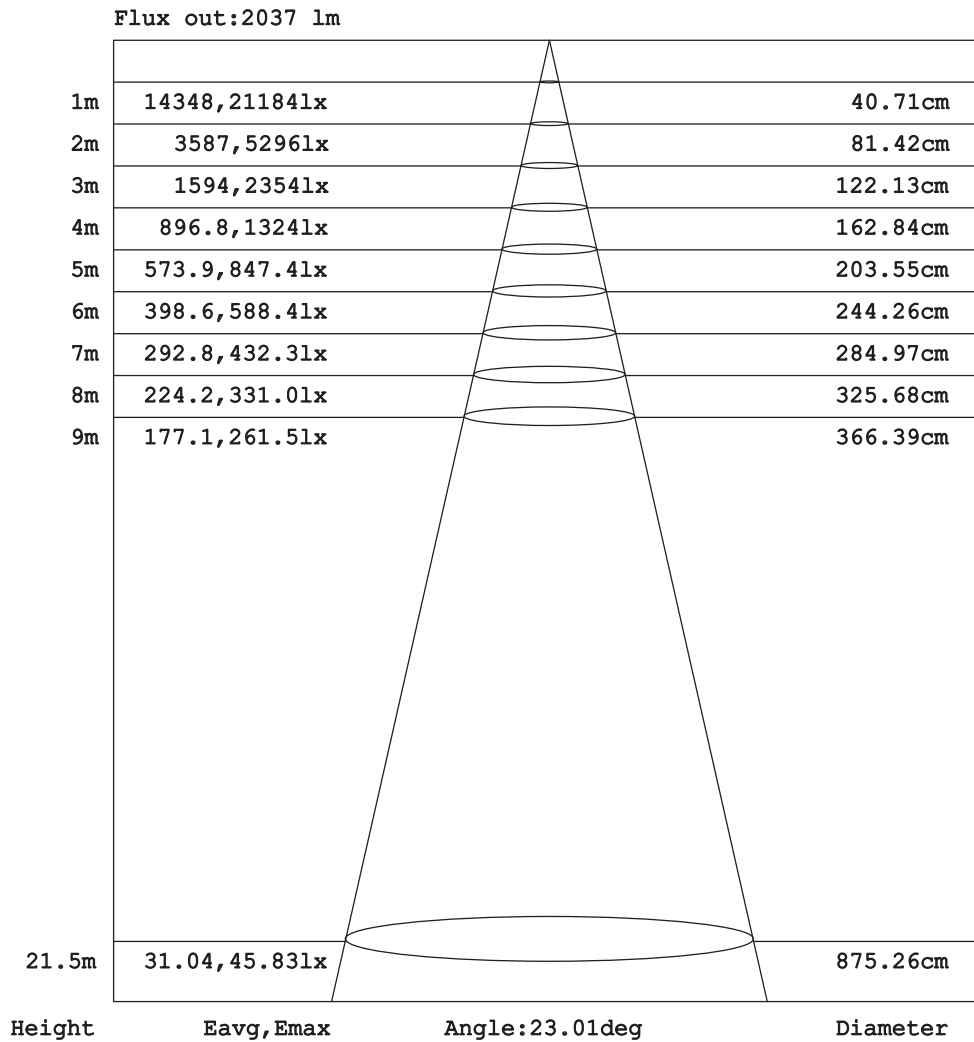

DIAMOND19 - RGBW/FC(6°)

19 X 15W moving LED wash with pixel effects

Goniophotometers Diagram

Note: The Curves indicate the illuminated area and the average illumination when the luminaire is at different distance.

Goniophotometers Diagram

Note: The Curves indicate the illuminated area and the average illumination when the luminaire is at different distance.