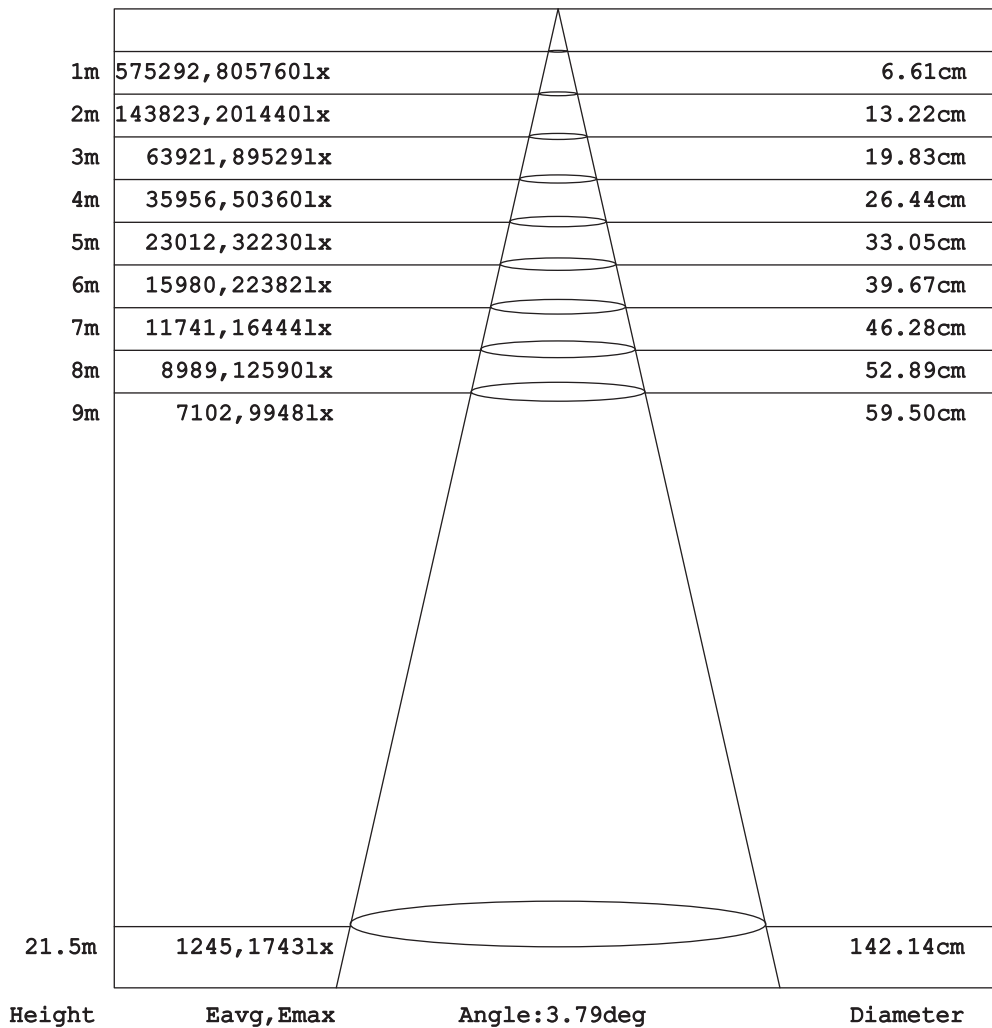

## Goniophotometers Diagram

Flux out: 2732 lm

Height

Eavg, Emax

Angle: 21.04deg

Diameter

Note: The Curves indicate the illuminated area and the average illumination when the luminaire is at different distance.

## Goniophotometers Diagram

Note: The Curves indicate the illuminated area and the average illumination when the luminaire is at different distance.

## Goniophotometers Diagram

Flux out:2693 lm

Height                      Eavg, Emax                      Angle:4.14deg                      Diameter

Note: The Curves indicate the illuminated area and the average illumination when the luminaire is at different distance.

## Goniophotometers Diagram

Flux out:2204 lm

Note: The Curves indicate the illuminated area and the average illumination when the luminaire is at different distance.