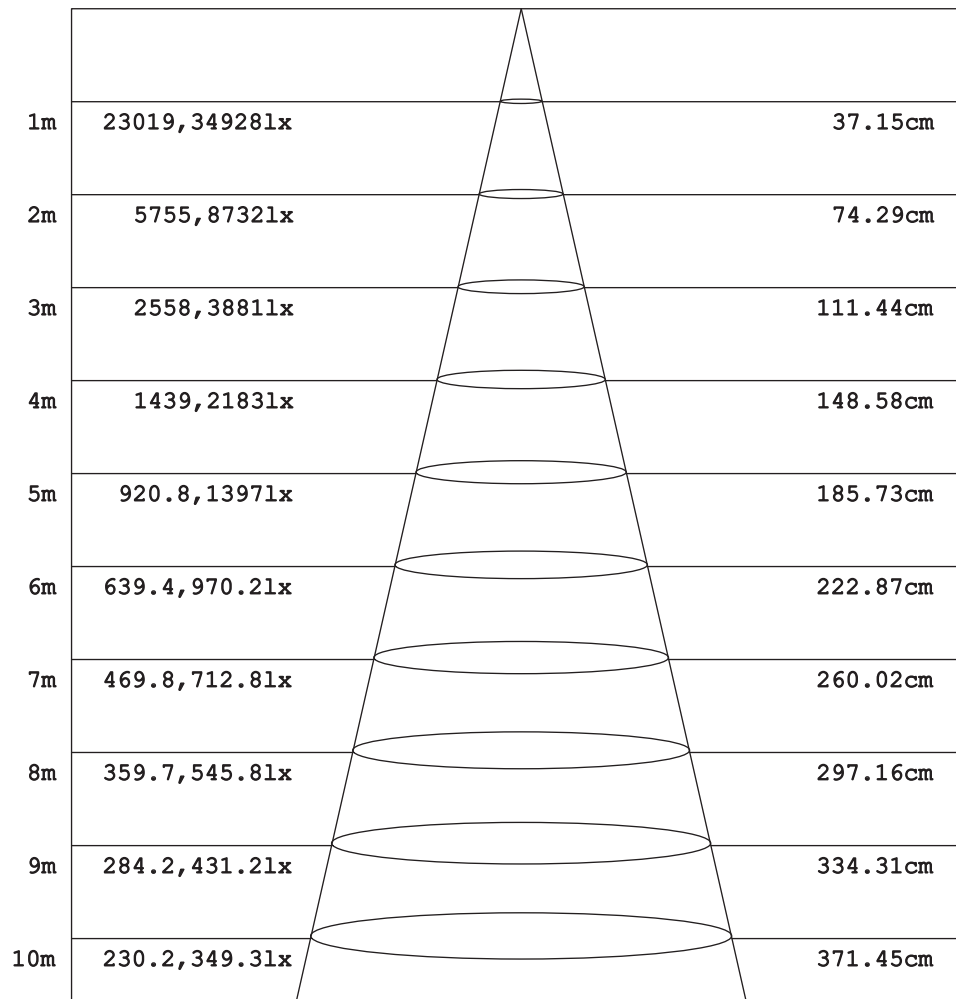

# STARK1000CC - RGBW (45°)

19 X 40W high power LED wash/beam light with pixel mapping

## Goniophotometers Diagram

Flux out: 2732 lm

Height

Eavg, Emax

Angle: 21.04deg

Diameter

Note: The Curves indicate the illuminated area and the average illumination when the luminaire is at different distance.

## Goniophotometers Diagram

Note: The Curves indicate the illuminated area and the average illumination when the luminaire is at different distance.

## Goniophotometers Diagram

Flux out:2693 lm

Height                      Eavg, Emax                      Angle:4.14deg                      Diameter

Note: The Curves indicate the illuminated area and the average illumination when the luminaire is at different distance.