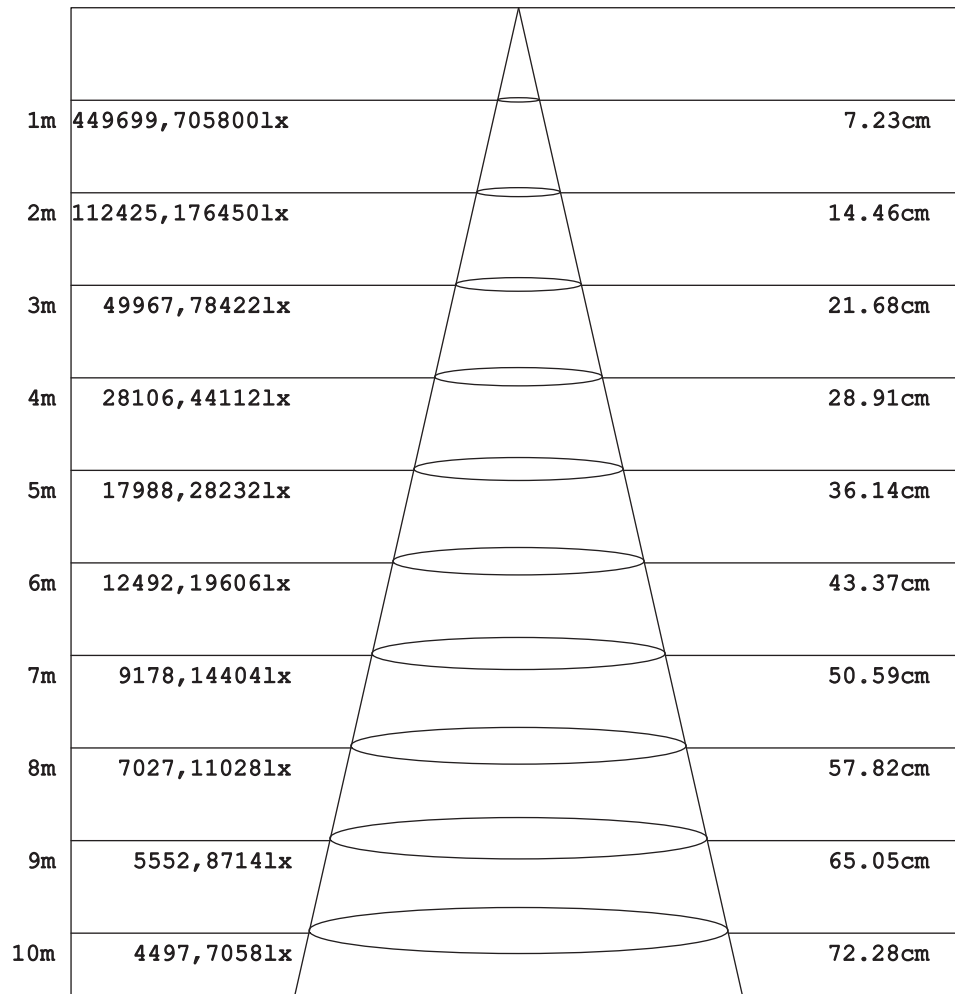

## Goniophotometers Diagram

Flux out: 2732 lm

Height

Eavg, Emax

Angle: 21.04deg

Diameter

Note: The Curves indicate the illuminated area and the average illumination when the luminaire is at different distance.

## Goniophotometers Diagram

Note: The Curves indicate the illuminated area and the average illumination when the luminaire is at different distance.

## Goniophotometers Diagram

Flux out:2693 lm

Height                      Eavg, Emax                      Angle:4.14deg                      Diameter

Note: The Curves indicate the illuminated area and the average illumination when the luminaire is at different distance.

## Goniophotometers Diagram

Flux out:2204 lm

Note: The Curves indicate the illuminated area and the average illumination when the luminaire is at different distance.