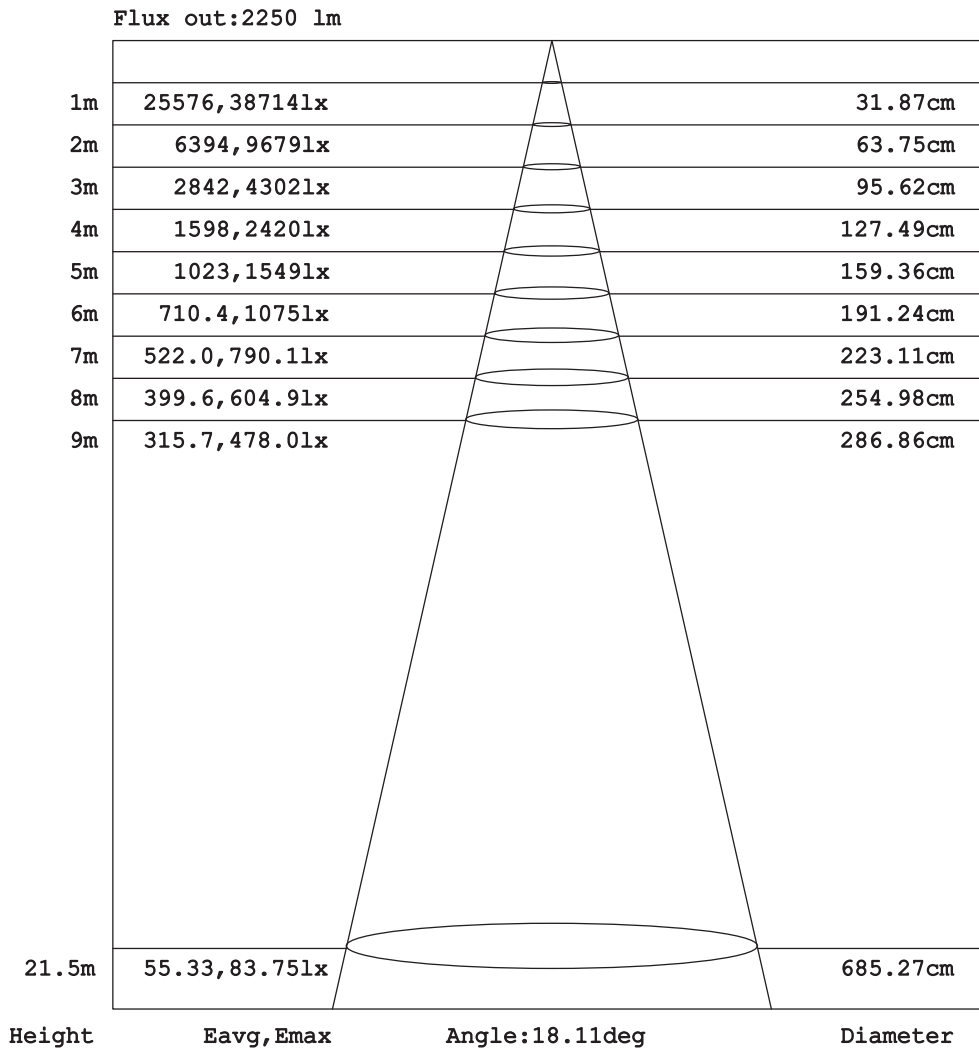

## Goniophotometers Diagram

Flux out: 2732 lm

Height

Eavg, Emax

Angle: 21.04deg

Diameter

Note: The Curves indicate the illuminated area and the average illumination when the luminaire is at different distance.

## Goniophotometers Diagram

Note: The Curves indicate the illuminated area and the average illumination when the luminaire is at different distance.

## Goniophotometers Diagram

Flux out:2693 lm

Height                      Eavg, Emax                      Angle:4.14deg                      Diameter

Note: The Curves indicate the illuminated area and the average illumination when the luminaire is at different distance.

## Goniophotometers Diagram

Flux out:2204 lm

Note: The Curves indicate the illuminated area and the average illumination when the luminaire is at different distance.